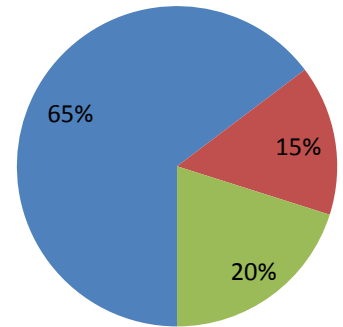

Community Channel Playback