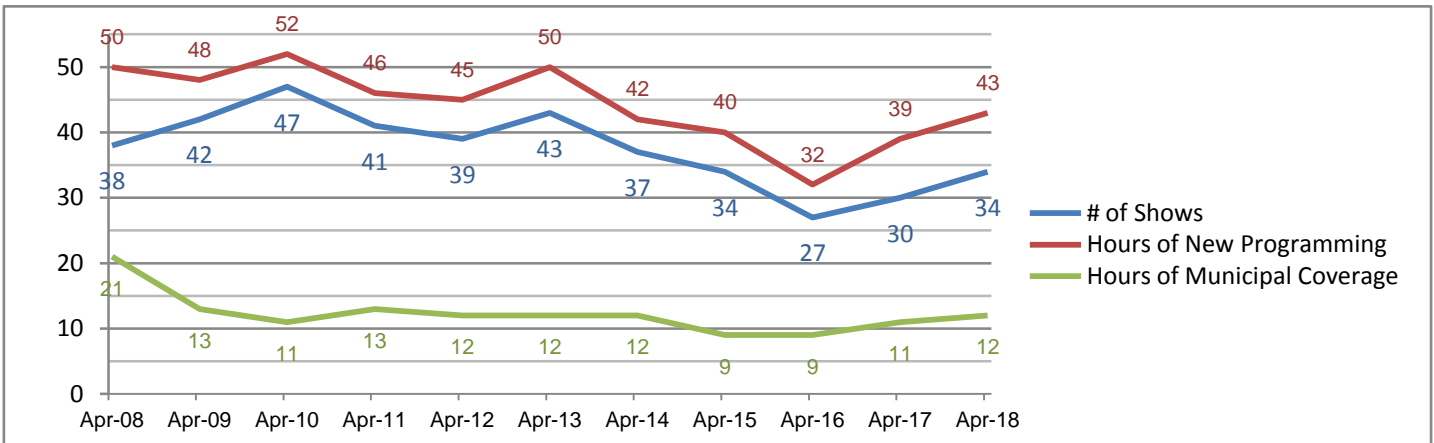

April 2018

Historical Comparison of Production Activity (10 Years)

Community Bulletin Board Usage:

Notices Placed Last Month: 26

Who is using it:

Needham Public Library 26