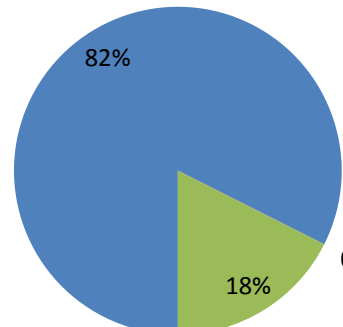

Programs on the Needham Channels:

C = Community Channel

M = Municipal Channel

E = Education Channel