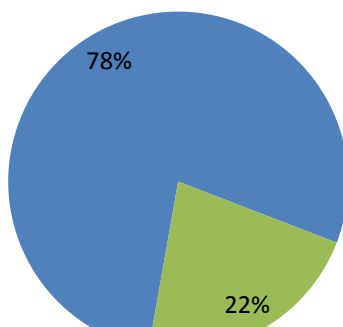

Programs on the Needham Channels:

C = Community Channel

M = Municipal Channel

E = Education Channel