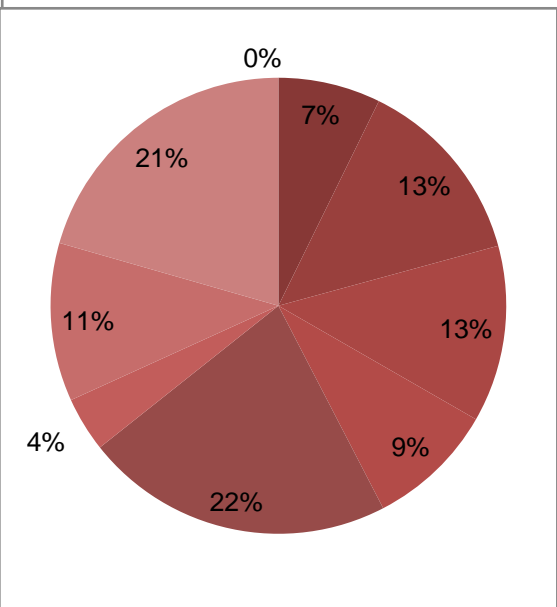

Education Channel Playback by Genre (%)

- 0 Entertainment
- 7 Public Affairs
- 0 Medical
- 13 Municipal
- 0 Religion
- 13 Educational
- 9 Public Service
- 22 Community Bulletin Board
- 0 Business
- 4 News
- 11 Sports
- 21 Community Event
- 0 Self-Help
- 0 Other
- 0 Off-Air

April 2018