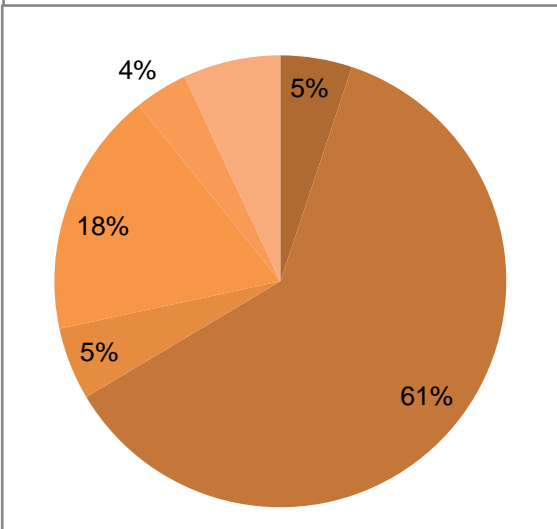

Community Channel Playback

Municipal Channel Playback

Education Channel Playback

April 2018

Community Channel Playback by Genre (%)

- 3 Entertainment
- 7 Public Affairs
- 1 Medical
- 0 Municipal
- 6 Religion
- 11 Educational
- 6 Public Service
- 20 Community Bulletin Board
- 5 Business
- 20 News
- 15 Sports
- 4 Community Event
- 0 Self-Help
- 2 Other
- 0 Off-Air