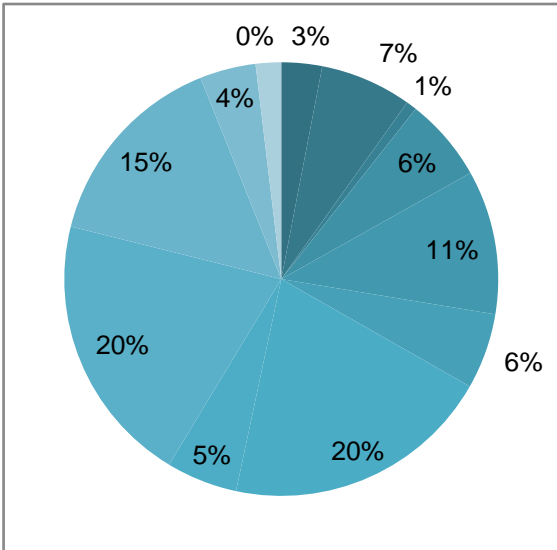

Community Channel Playback

Municipal Channel Playback

Education Channel Playback

April 2018

Community Channel Playback by Genre (%)

- 3 Entertainment
- 7 Public Affairs
- 1 Medical
- 0 Municipal
- 6 Religion
- 11 Educational
- 6 Public Service
- 20 Community Bulletin Board
- 5 Business
- 20 News
- 15 Sports
- 4 Community Event
- 0 Self-Help
- 2 Other
- 0 Off-Air