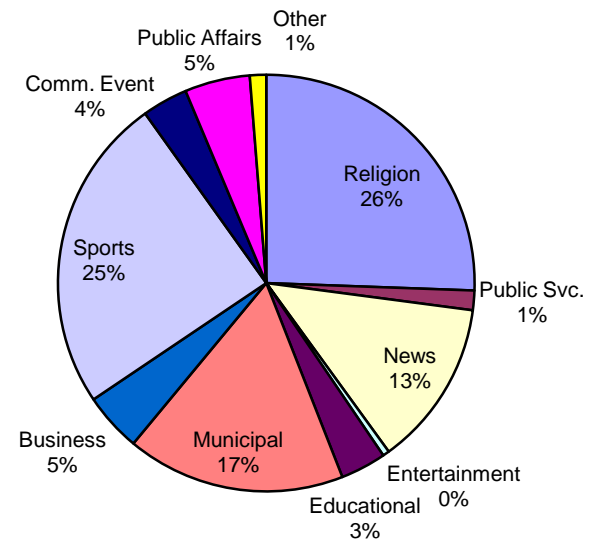

New Programs by Genre, Last 12 Months