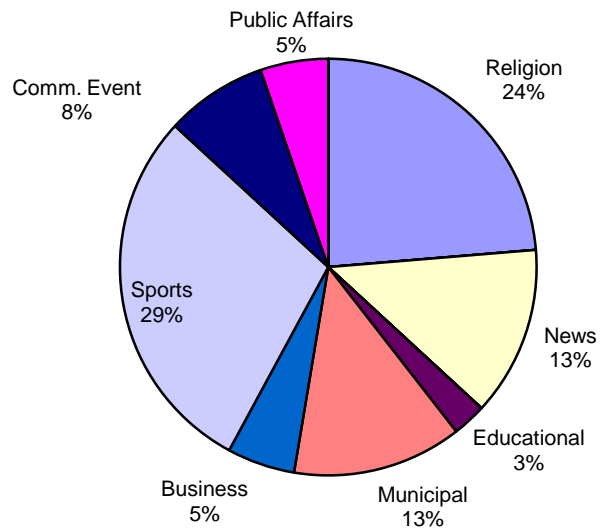

Religion	Public Svc.	News	Entertainment	Educational	Municipal	Business	Sports	Comm. Event	Public Affairs	Other
Current Month Series	9	0	5	0	1	4	2	11	0	1	0
Current Month Specials						1			3	1	
Year-to Date	50	3	26	0	7	38	8	51	7	12	0
Last 12	101	6	51	2	14	67	18	97	14	20	5
January	7	0	4	0	0	6	1	9	0	1	0
February	8	1	4	0	3	7	1	9	2	3	0
March	9	1	5	0	2	6	1	3	1	3	0
April	8	0	4	0	1	5	1	7	0	1	0
May	9	1	4	0	0	9	2	12	1	2	0
June	9	0	5	0	1	5	2	11	3	2	0
July	8	0	5	0	0	2	2	3	2	0	2
August	9	0	4	1	0	2	3	0	0	0	1
September	8	1	4	1	2	7	1	7	1	1	1
October	8	1	5	0	0	6	1	14	1	3	1
November	9	1	3	0	3	6	2	16	3	2	0
December	9	0	4	0	2	6	1	6	0	2	0

Percentage of Shows by Genre (June)