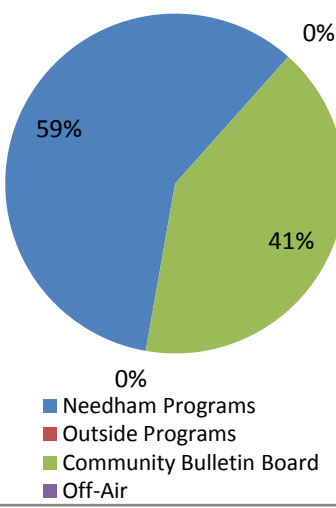

Programs on the Needham Channels:

C = Community Channel

M = Municipal Channel

E = Education Channel