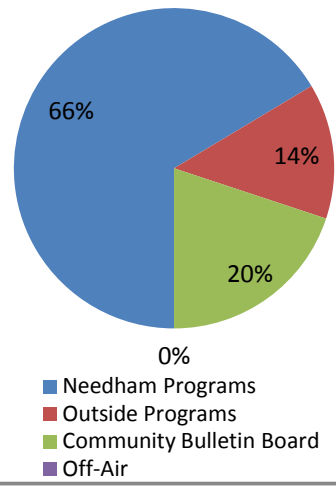

Community Channel Playback

Municipal Channel Playback