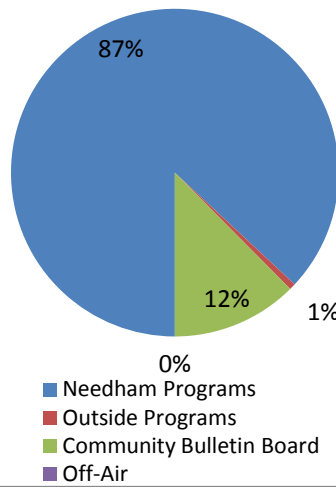

Education Channel Playback