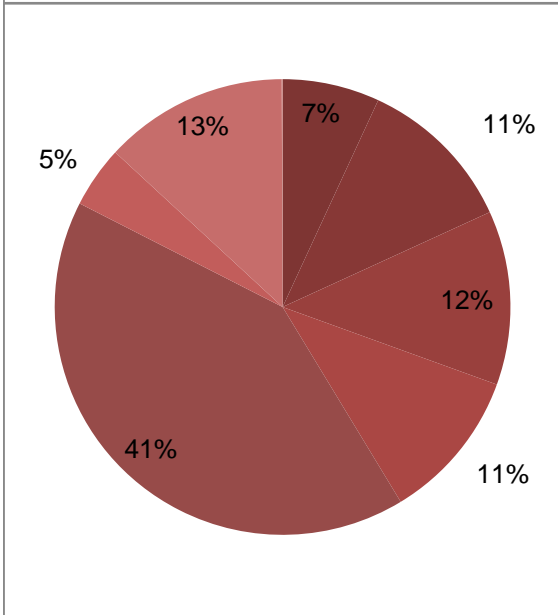

Education Channel Playback by Genre (%)

- 7 Entertainment
- 11 Public Affairs
- 0 Medical
- 12 Municipal
- 0 Religion
- 11 Educational
- 0 Public Service
- 41 Community Bulletin Board
- 0 Business
- 4 News
- 13 Sports
- 0 Community Event
- 0 Self-Help
- 0 Other
- 0 Off-Air

May 2017