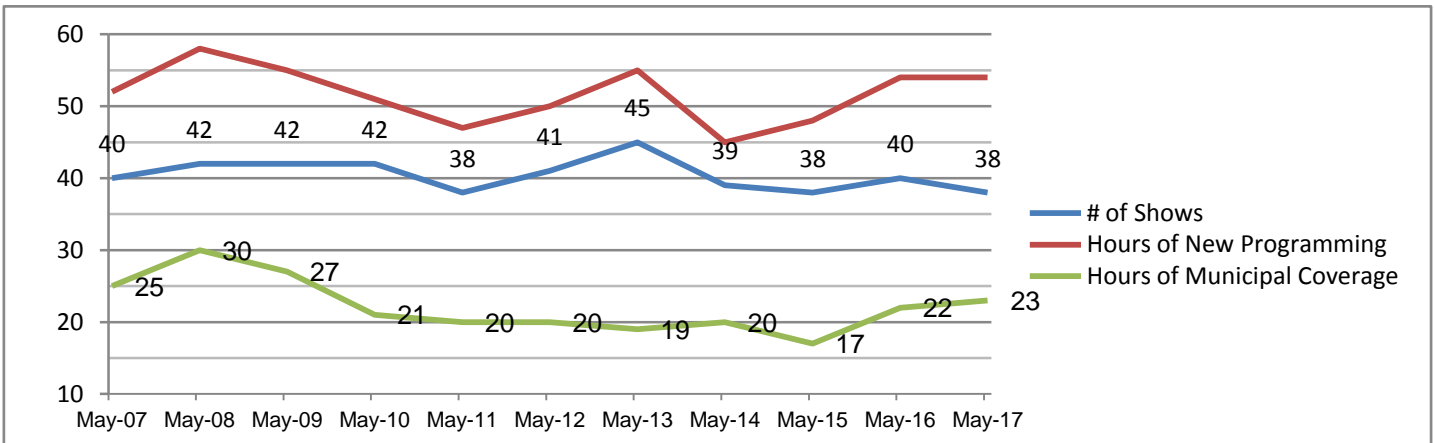

Historical Comparison of Production Activity (10 Years)

Community Bulletin Board Usage:

Notices Placed Last Month: 30

Who is using it:

Needham Public Library	29
St. Joseph's Church	1