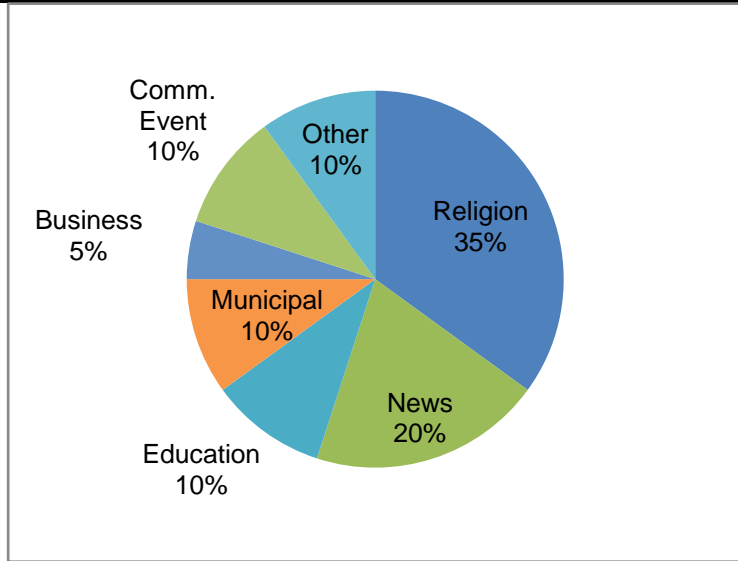

Types of New Programs (By Genre)

	Religion	Public Svc.	News	Entertainment	Educational	Municipal	Business	Sports	Comm. Event	Public Affairs	Other
Current Month Series	7	0	4	0	0	2	1	0	0	0	0
Current Month Specials					2				2		2
Year-to Date	52	6	30	1	11	42	15	56	8	10	3
Last 12	97	7	51	1	15	64	30	91	11	26	3
January	7	0	4	0	2	8	3	10	0	0	0
February	5	0	4	0	2	5	3	7	2	2	1
March	9	0	5	0	3	7	5	9	0	2	0
April	8	0	4	0	1	6	1	6	0	4	0
May	9	2	4	1	0	9	1	11	1	0	0
June	7	4	5	0	1	5	1	13	3	2	0
July	7	0	4	0	2	2	1	0	2	0	2
August	9	0	4	0	2	2	3	0	0	2	0
September	8	1	5	0	0	4	3	9	1	2	0
October	9	0	4	0	0	6	3	10	0	7	0
November	10	0	3	0	1	5	3	11	2	3	0
December	9	0	5	0	1	5	3	5	0	2	0

June