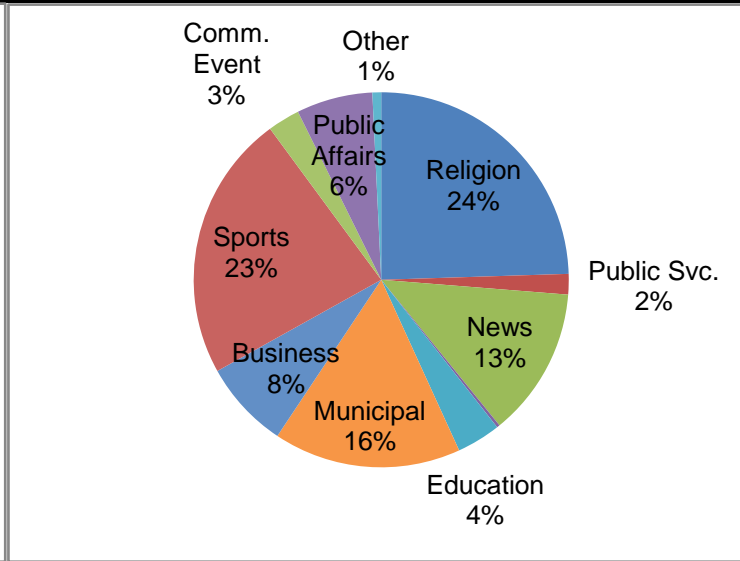

Last 12 Months

Types of New Programs (By Genre)