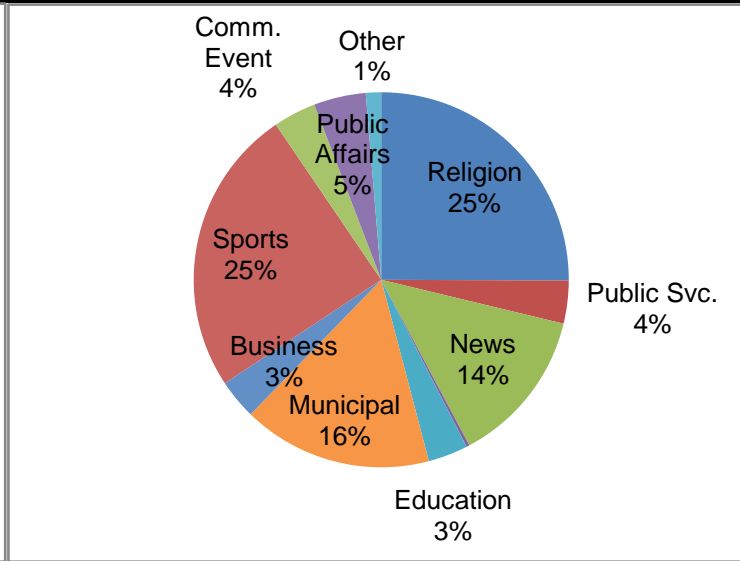

Last 12 Months

Types of New Programs (By Genre)