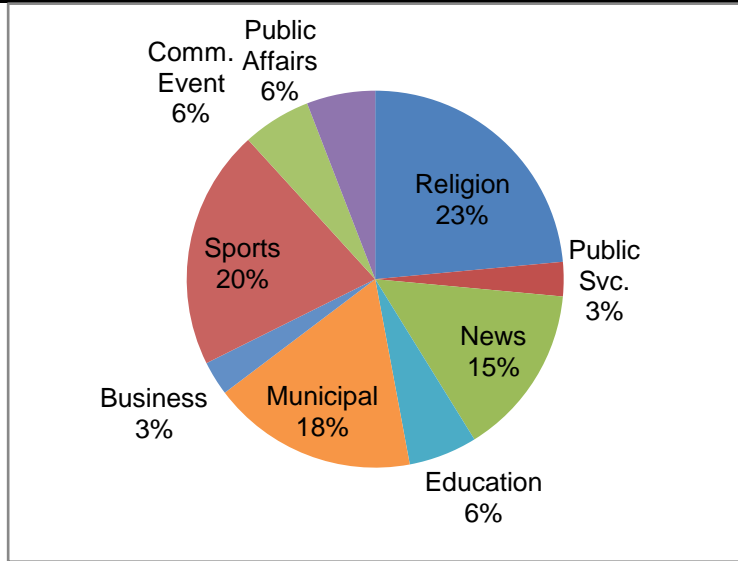

Types of New Programs (By Genre)

	Religion	Public Svc.	News	Entertainment	Educational	Municipal	Business	Sports	Comm. Event	Public Affairs	Other
Current Month Series	8	0	5	0	0	5	1	7	0	1	0
Current Month Specials		1			2	1			2	1	
Year-to Date	23	2	13	0	2	18	3	27	4	5	0
Last 12	95	14	51	1	13	62	13	94	14	17	5
January	8	0	4	0	0	6	1	11	1	2	0
February	7	1	4	0	0	6	1	9	1	1	0
March	8	1	5	0	2	6	1	7	2	2	0
April	8	0	4	0	1	6	1	6	0	4	0
May	9	2	4	1	0	9	1	11	1	0	0
June	7	4	5	0	1	5	1	13	3	2	0
July	7	0	4	0	2	2	1	0	2	0	2
August	9	3	5	0	1	2	1	3	0	0	0
September	7	0	4	0	2	5	1	8	0	3	1
October	9	0	4	0	3	6	2	11	1	1	2
November	8	2	4	0	0	5	1	10	3	1	0
December	8	1	4	0	1	4	1	5	0	1	0

March