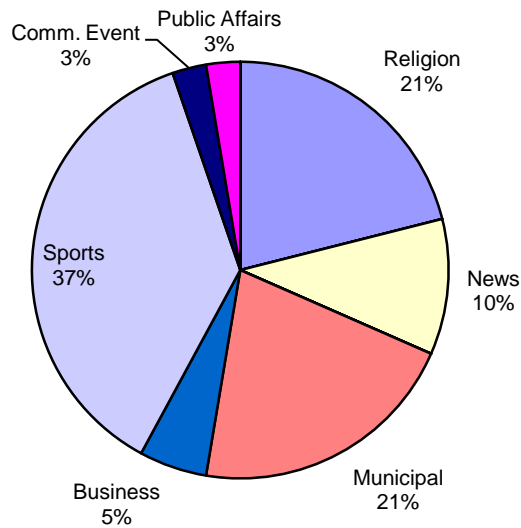

Religion	Public Svc.	News	Entertainment	Educational	Municipal	Business	Sports	Comm. Event	Public Affairs	Other
Current Month Series	8	0	4	0	0	5	2	14	0	1	0
Current Month Specials						3			1		
Year-to Date	39	1	21	4	6	32	7	43	5	6	0
Last 12	100	3	50	16	19	62	22	95	14	24	7
January	8	0	4	1	1	6	2	8	2	0	0
February	5	0	4	2	1	5	1	10	0	2	0
March	9	1	4	0	3	7	1	2	2	1	0
April	9	0	5	1	1	6	1	9	0	2	0
May	8	0	4	0	0	8	2	14	1	1	0
June	8	0	4	2	4	5	2	8	5	3	1
July	9	0	5	0	0	2	2	3	2	1	0
August	8	1	4	1	1	2	4	0	0	2	0
September	9	1	4	0	1	4	2	7	0	3	1
October	9	0	5	3	2	6	2	14	0	4	2
November	8	0	3	2	4	5	2	14	2	3	1
December	10	0	4	4	1	6	1	6	0	2	2

Percentage of Shows by Genre (May)