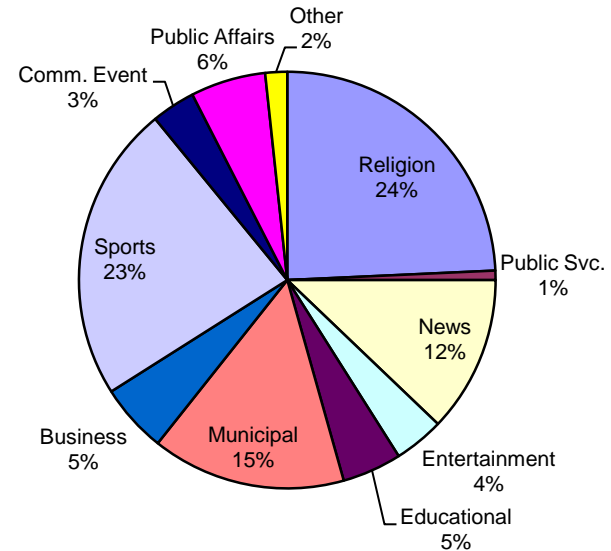

New Programs by Genre, Last 12 Months