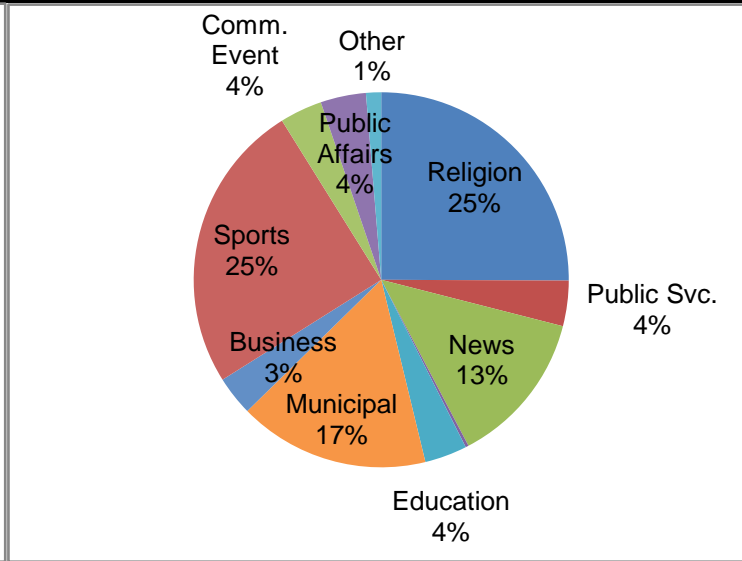

Last 12 Months

Types of New Programs (By Genre)