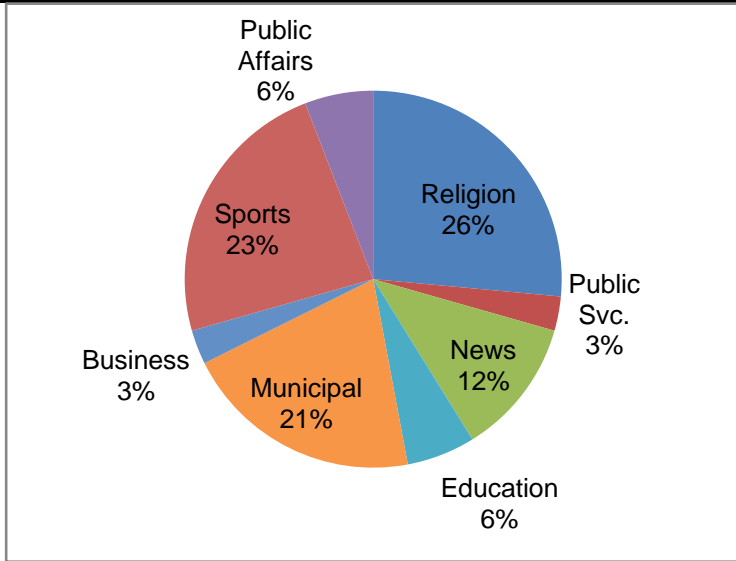

Types of New Programs (By Genre)

	Religion	Public Svc.	News	Entertainment	Educational	Municipal	Business	Sports	Comm. Event	Public Affairs	Other
Current Month Series	9	0	4	0	0	6	1	8	0	0	0
Current Month Specials		1			2	1				2	
Year-to Date	23	2	13	0	2	18	3	27	4	5	0
Last 12	96	15	51	1	14	63	13	96	14	15	5
January	8	0	4	0	0	6	1	11	1	2	0
February	7	1	4	0	0	6	1	9	1	1	0
March	8	1	5	0	2	6	1	7	2	2	0
April	9	1	4	0	2	7	1	8	0	2	0
May	9	2	4	1	0	9	1	11	1	0	0
June	7	4	5	0	1	5	1	13	3	2	0
July	7	0	4	0	2	2	1	0	2	0	2
August	9	3	5	0	1	2	1	3	0	0	0
September	7	0	4	0	2	5	1	8	0	3	1
October	9	0	4	0	3	6	2	11	1	1	2
November	8	2	4	0	0	5	1	10	3	1	0
December	8	1	4	0	1	4	1	5	0	1	0

April