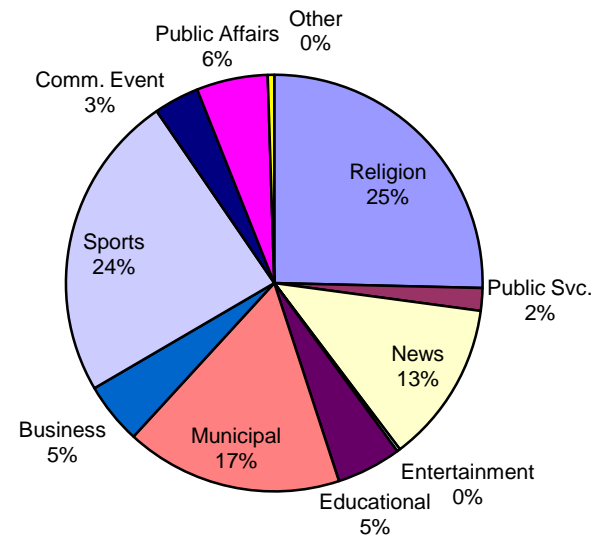

New Programs by Genre, Last 12 Months