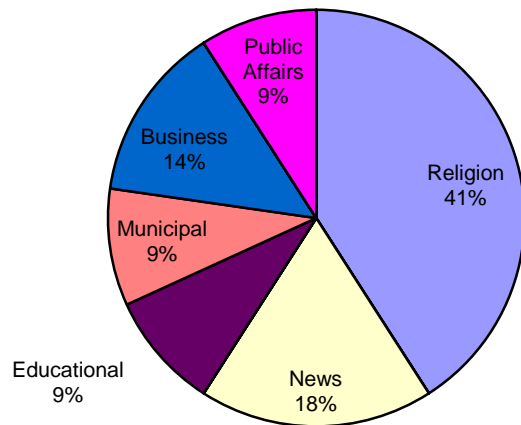

Religion	Public Svc.	News	Entertainment	Educational	Municipal	Business	Sports	Comm. Event	Public Affairs	Other
Current Month Series	9	0	4	0	0	2	3	0	0	0	0
Current Month Specials					2					2	
Year-to Date	67	4	34	0	13	42	14	52	9	14	0
Last 12	101	7	50	1	20	67	19	95	14	22	2
January	7	0	4	0	0	6	1	9	0	1	0
February	8	1	4	0	3	7	1	9	2	3	0
March	9	1	5	0	2	6	1	3	1	3	0
April	8	0	4	0	1	5	1	7	0	1	0
May	9	1	4	0	0	9	2	12	1	2	0
June	9	0	5	0	1	5	2	11	3	2	0
July	8	1	4	0	4	2	3	1	2	0	0
August	9	0	4	0	2	2	3	0	0	2	0
September	8	1	4	1	2	7	1	7	1	1	1
October	8	1	5	0	0	6	1	14	1	3	1
November	9	1	3	0	3	6	2	16	3	2	0
December	9	0	4	0	2	6	1	6	0	2	0

Percentage of Shows by Genre (August)