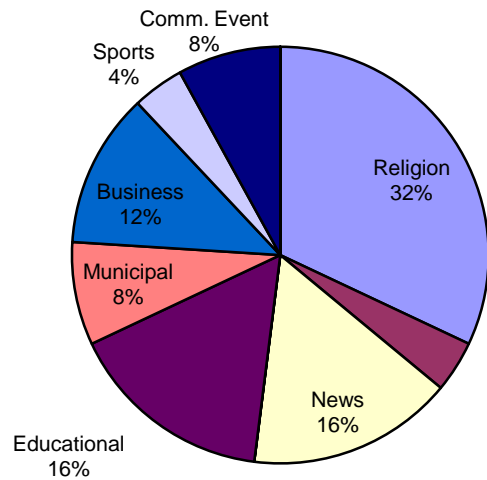

Religion	Public Svc.	News	Entertainment	Educational	Municipal	Business	Sports	Comm. Event	Public Affairs	Other
Current Month Series	8	0	4	0	0	2	3	1	0	0	0
Current Month Specials		1			4				2		
Year-to Date	58	4	30	0	11	40	11	52	9	12	0
Last 12	101	7	50	2	18	67	19	95	14	20	3
January	7	0	4	0	0	6	1	9	0	1	0
February	8	1	4	0	3	7	1	9	2	3	0
March	9	1	5	0	2	6	1	3	1	3	0
April	8	0	4	0	1	5	1	7	0	1	0
May	9	1	4	0	0	9	2	12	1	2	0
June	9	0	5	0	1	5	2	11	3	2	0
July	8	1	4	0	4	2	3	1	2	0	0
August	9	0	4	1	0	2	3	0	0	0	1
September	8	1	4	1	2	7	1	7	1	1	1
October	8	1	5	0	0	6	1	14	1	3	1
November	9	1	3	0	3	6	2	16	3	2	0
December	9	0	4	0	2	6	1	6	0	2	0

Percentage of Shows by Genre (July)