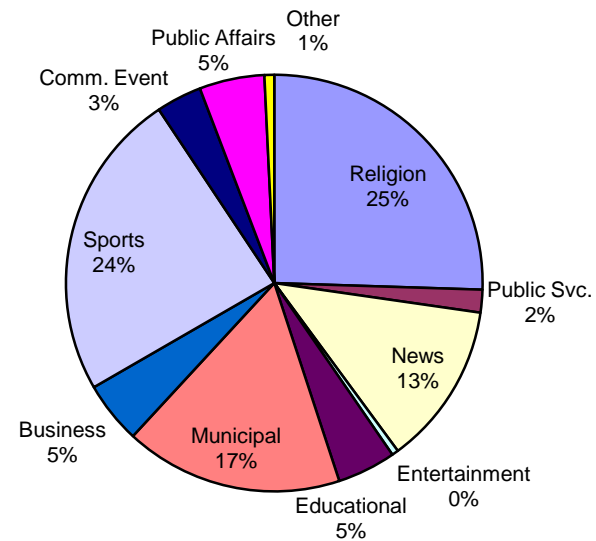

New Programs by Genre, Last 12 Months