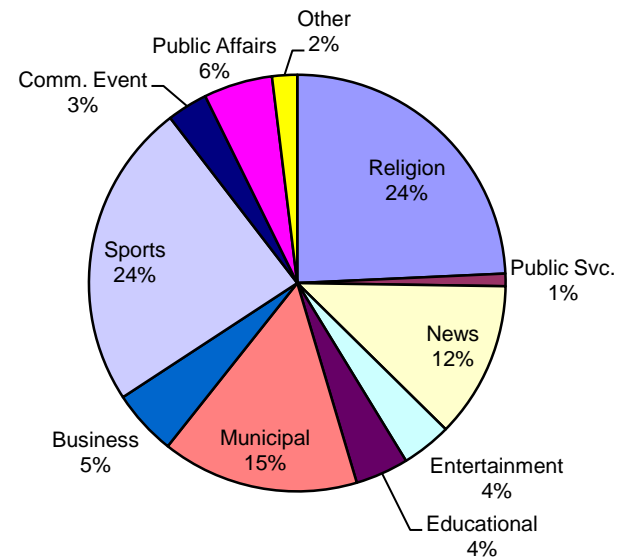

New Programs by Genre, Last 12 Months