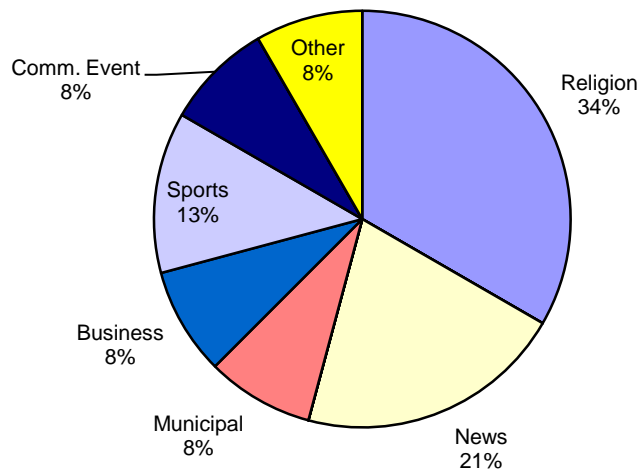

	Religion	Public Svc.	News	Entertainment	Educational	Municipal	Business	Sports	Comm. Event	Public Affairs	Other
Current Month Series	8	0	5	0	0	2	2	3	0	0	2
Current Month Specials									2		
Year-to Date	56	2	30	6	8	40	10	57	11	8	2
Last 12	100	4	50	16	17	63	21	98	13	22	8
January	8	0	4	1	1	6	2	8	2	0	0
February	5	0	4	2	1	5	1	10	0	2	0
March	9	1	4	0	3	7	1	2	2	1	0
April	9	0	5	1	1	6	1	9	0	2	0
May	8	0	4	0	0	8	2	14	1	1	0
June	9	1	4	2	2	6	1	11	4	2	0
<b>July</b>	<b>8</b>	<b>0</b>	<b>5</b>	<b>0</b>	<b>0</b>	<b>2</b>	<b>2</b>	<b>3</b>	<b>2</b>	<b>0</b>	<b>2</b>
August	8	1	4	1	1	2	4	0	0	2	0
September	9	1	4	0	1	4	2	7	0	3	1
October	9	0	5	3	2	6	2	14	0	4	2
November	8	0	3	2	4	5	2	14	2	3	1
December	10	0	4	4	1	6	1	6	0	2	2

**Percentage of Shows by Genre (July)**

**New Programs by Genre, Last 12 Months**

Community Channel		Municipal Channel		Education Channel	
Playback Accuracy(%)	<b>98.95</b>	Playback Accuracy(%)	<b>98.33</b>	Playback Accuracy(%)	<b>98.67</b>
Scheduled Events	1049	Scheduled Events	419	Scheduled Events	377
Errors	11	Errors	7	Errors	5