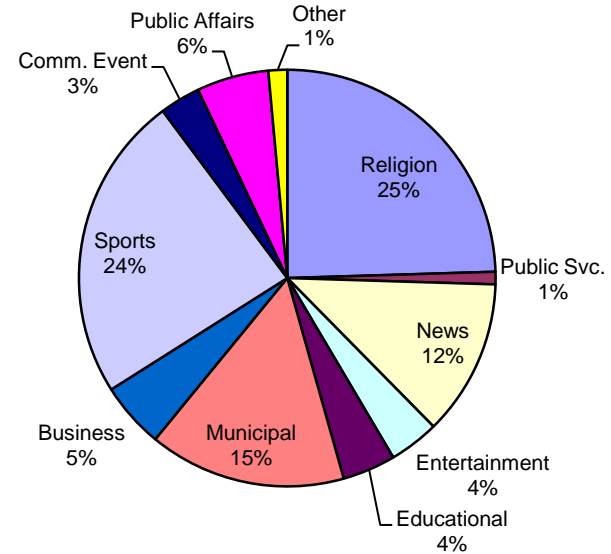

New Programs by Genre, Last 12 Months