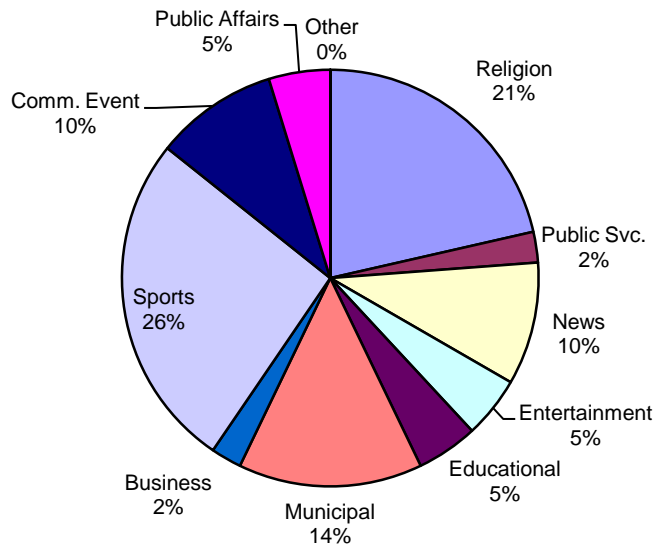

Religion	Public Svc.	News	Entertainment	Educational	Municipal	Business	Sports	Comm. Event	Public Affairs	Other
Current Month Series	9	0	4	2	0	5	1	11	0	0	0
Current Month Specials		1			2	1			4	2	
Year-to Date	48	2	25	6	8	38	8	54	9	8	0
Last 12	101	4	50	16	17	63	21	98	13	23	6
January	8	0	4	1	1	6	2	8	2	0	0
February	5	0	4	2	1	5	1	10	0	2	0
March	9	1	4	0	3	7	1	2	2	1	0
April	9	0	5	1	1	6	1	9	0	2	0
May	8	0	4	0	0	8	2	14	1	1	0
June	9	1	4	2	2	6	1	11	4	2	0
July	9	0	5	0	0	2	2	3	2	1	0
August	8	1	4	1	1	2	4	0	0	2	0
September	9	1	4	0	1	4	2	7	0	3	1
October	9	0	5	3	2	6	2	14	0	4	2
November	8	0	3	2	4	5	2	14	2	3	1
December	10	0	4	4	1	6	1	6	0	2	2

Percentage of Shows by Genre (June)