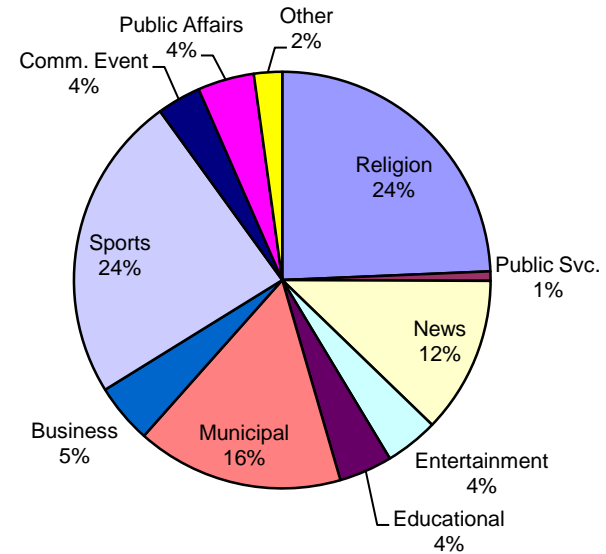

New Programs by Genre, Last 12 Months