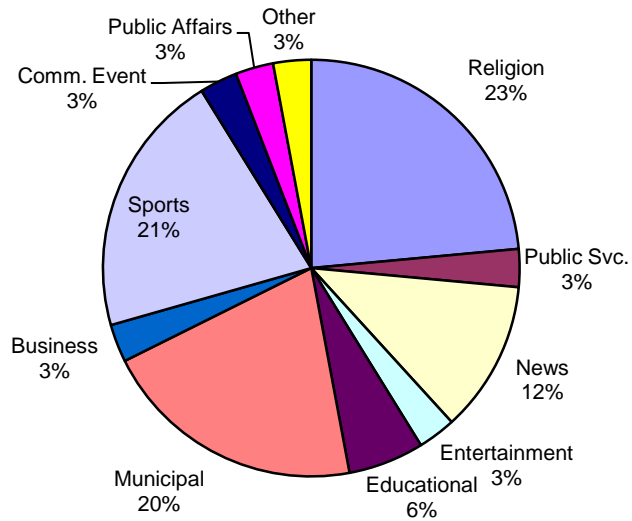

	Religion	Public Svc.	News	Entertainment	Educational	Municipal	Business	Sports	Comm. Event	Public Affairs	Other
Current Month Series	8	0	4	1	1	5	1	7	0	1	1
Current Month Specials		1			1	2			1		
Year-to Date	73	3	38	8	10	49	14	64	12	9	4
Last 12	100	3	50	17	17	66	19	98	14	18	9
January	8	0	4	1	1	6	2	8	2	0	0
February	5	0	4	2	1	5	1	10	0	2	0
March	9	1	4	0	3	7	1	2	2	1	0
April	9	0	5	1	1	6	1	9	0	2	0
May	8	0	4	0	0	8	2	14	1	1	0
June	9	1	4	2	2	6	1	11	4	2	0
July	8	0	5	0	0	2	2	3	2	0	2
August	9	0	4	1	0	2	3	0	0	0	1
September	8	1	4	1	2	7	1	7	1	1	1
October	9	0	5	3	2	6	2	14	0	4	2
November	8	0	3	2	4	5	2	14	2	3	1
December	10	0	4	4	1	6	1	6	0	2	2

Percentage of Shows by Genre (September)

New Programs by Genre, Last 12 Months

Community Channel		Municipal Channel		Education Channel	
Playback Accuracy(%)	98.85	Playback Accuracy(%)	98.40	Playback Accuracy(%)	98.27
Scheduled Events	1040	Scheduled Events	313	Scheduled Events	463
Errors	12	Errors	5	Errors	8