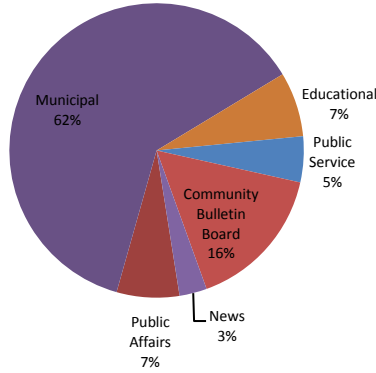

Education Channel Playback (October)

Legend for Education Channel Playback (October):
■ Needham Programs
■ Outside Programs
■ Community Bulletin Board
■ Off-Air

Community Channel Playback (10/15)

Municipal Channel Playback (10/15)