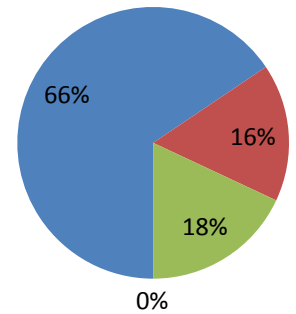

Community Channel Playback (October)

Legend for Community Channel Playback (October):
■ Needham Programs
■ Outside Programs
■ Community Bulletin Board
■ Off-Air