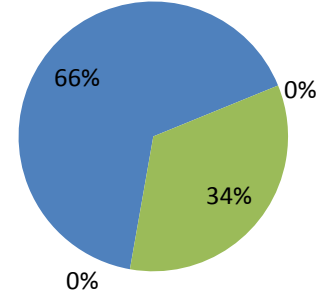

Education Channel Playback (October)

Legend for Education Channel Playback (October):
■ Needham Programs
■ Outside Programs
■ Community Bulletin Board
■ Off-Air