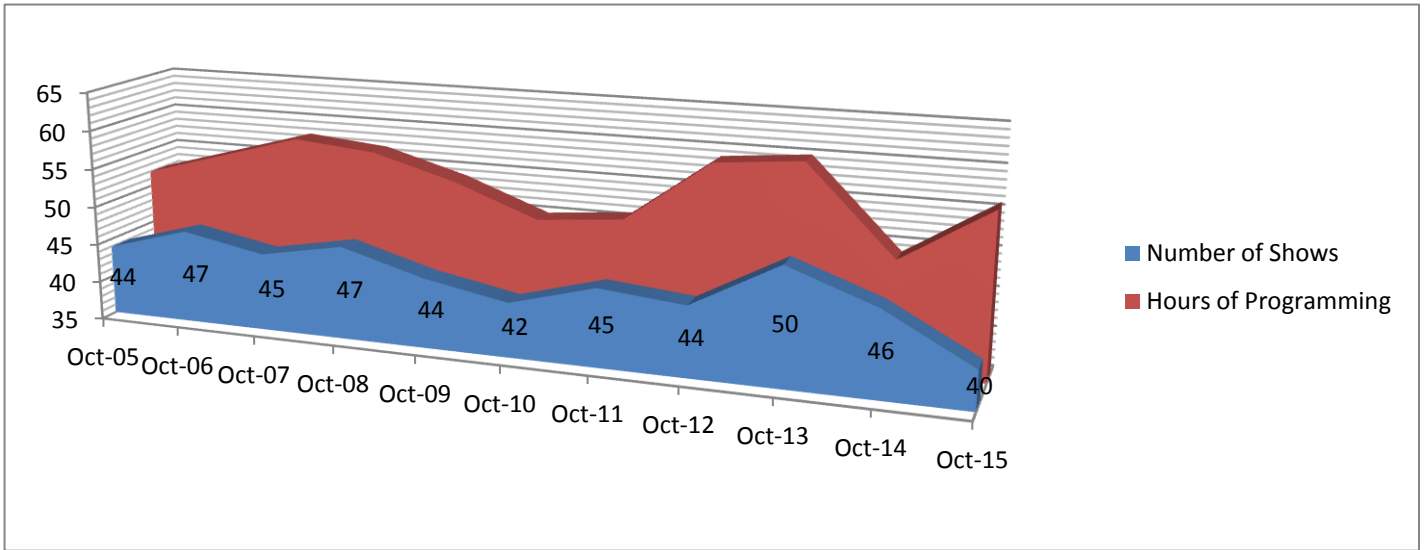

Education Channel Playback (10/15)

Community Bulletin Board Usage:

Notices Placed Last Month: 27
September: 23

Who is using it:

Needham Public Library	16
First Baptist Church	3
Misc. Businesses	2
Needham Youth Services	1
Needham Exchange Club	1
BID Needham	1
Needham Community Council	1
Needham Lights	1
Newton Wellesley Hospital	1