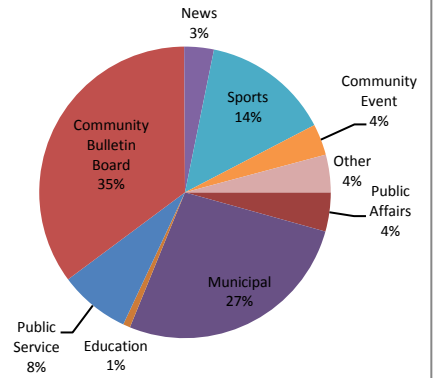

Education Channel Playback (10/15)

Community Bulletin Board Usage:

Notices Placed Last Month: 27
September: 23

Who is using it:

Needham Public Library	16
First Baptist Church	3
Misc. Businesses	2
Needham Youth Services	1
Needham Exchange Club	1
BID Needham	1
Needham Community Council	1
Needham Lights	1
Newton Wellesley Hospital	1