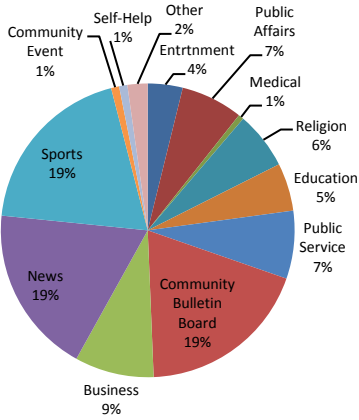

Community Channel Playback (October)

Legend for Community Channel Playback (October):
■ Needham Programs
■ Outside Programs
■ Community Bulletin Board
■ Off-Air

Municipal Channel Playback (October)

Legend for Municipal Channel Playback (October):
■ Needham Programs
■ Outside Programs
■ Community Bulletin Board
■ Off-Air

Education Channel Playback (October)

Legend for Education Channel Playback (October):
■ Needham Programs
■ Outside Programs
■ Community Bulletin Board
■ Off-Air

Community Channel Playback (10/15)

Municipal Channel Playback (10/15)