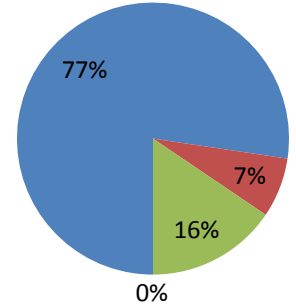

Municipal Channel Playback (October)

Legend for Municipal Channel Playback (October):
■ Needham Programs
■ Outside Programs
■ Community Bulletin Board
■ Off-Air