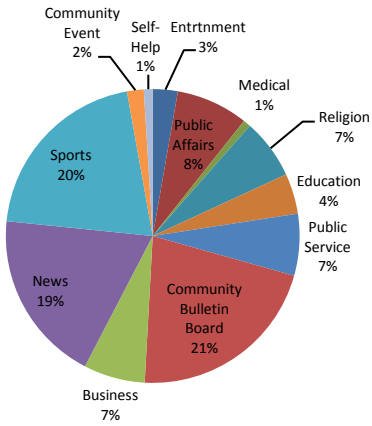

**Community Channel Playback
(2/16)**

**Municipal Channel Playback
(2/16)**

**Education Channel Playback
(2/16)**

Community Bulletin Board Usage:

Notices Placed Last Month: 23

Who is using it:

Needham Public Library	13
Plugged In	1
First Baptist Church	2
Cradles to Crayons	1
Newton Wellesley Hospital	1
Needham Youth Services	3
Board of Selectmen	1
Needham Education Foundation	1