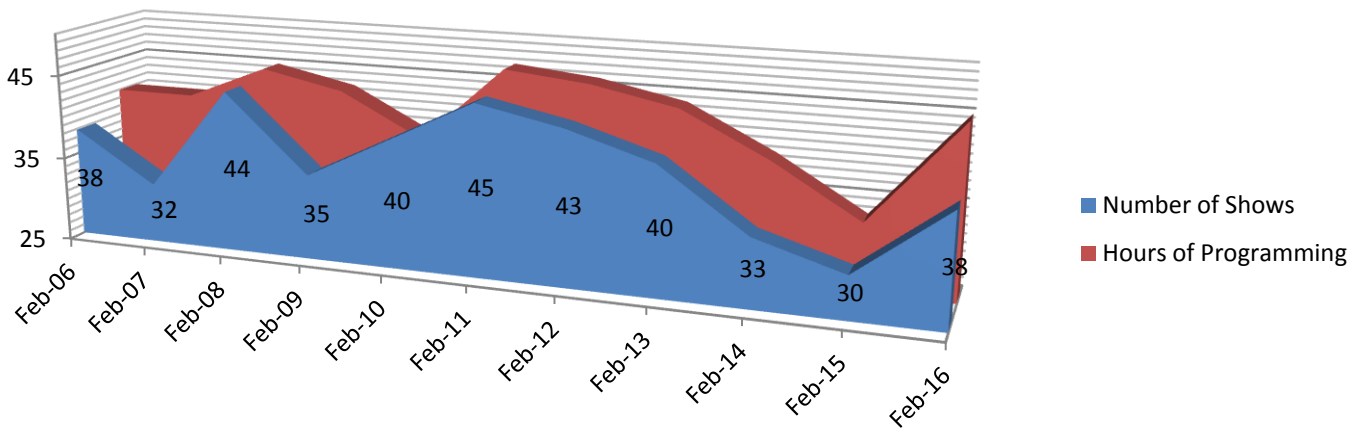

**Community Channel Playback
(2/16)**

**Municipal Channel Playback
(2/16)**

**Education Channel Playback
(2/16)**

Community Bulletin Board Usage:

Notices Placed Last Month: 23

Who is using it:

Needham Public Library	13
Plugged In	1
First Baptist Church	2
Cradles to Crayons	1
Newton Wellesley Hospital	1
Needham Youth Services	3
Board of Selectmen	1
Needham Education Foundation	1