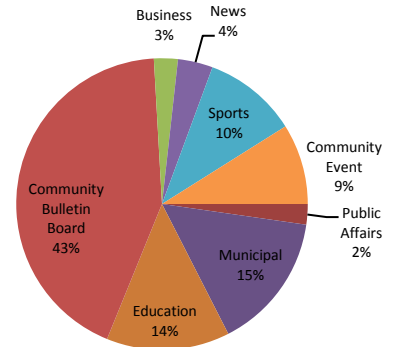

**Community Channel Playback
(2/16)**

**Municipal Channel Playback
(2/16)**

**Education Channel Playback
(2/16)**

Community Bulletin Board Usage:

Notices Placed Last Month: 23

Who is using it:

Needham Public Library	13
Plugged In	1
First Baptist Church	2
Cradles to Crayons	1
Newton Wellesley Hospital	1
Needham Youth Services	3
Board of Selectmen	1
Needham Education Foundation	1