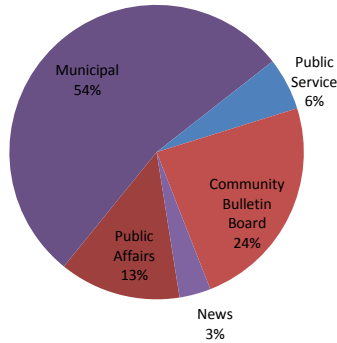

**Community Channel Playback
(2/16)**

**Municipal Channel Playback
(2/16)**

**Education Channel Playback
(2/16)**

Community Bulletin Board Usage:

Notices Placed Last Month: 23

Who is using it:

Needham Public Library	13
Plugged In	1
First Baptist Church	2
Cradles to Crayons	1
Newton Wellesley Hospital	1
Needham Youth Services	3
Board of Selectmen	1
Needham Education Foundation	1