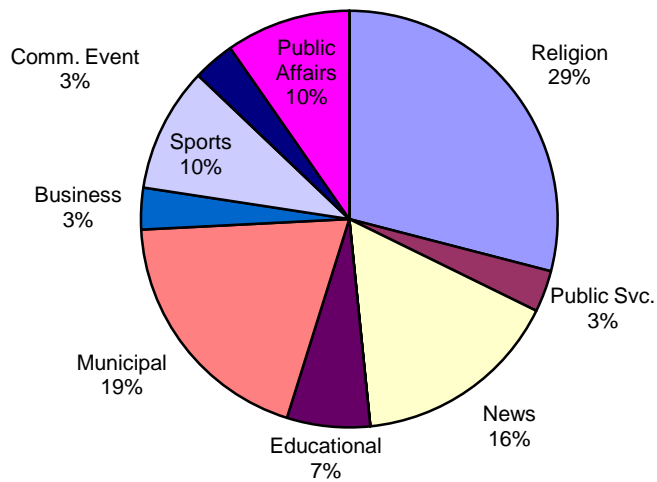

Religion	Public Svc.	News	Entertainment	Educational	Municipal	Business	Sports	Comm. Event	Public Affairs	Other
Current Month Series	8	0	4	0	1	5	1	7	0	1	0
Current Month Specials											
Year-to Date	32	2	17	0	6	24	4	28	3	8	0
Last 12	100	6	50	4	15	67	17	99	15	19	5
January	7	0	4	0	0	6	1	9	0	1	0
February	8	1	4	0	3	7	1	9	2	3	0
March	9	1	5	0	2	6	1	3	1	3	0
April	8	0	4	0	1	5	1	7	0	1	0
May	8	0	4	0	0	8	2	14	1	1	0
June	9	1	4	2	2	6	1	11	4	2	0
July	8	0	5	0	0	2	2	3	2	0	2
August	9	0	4	1	0	2	3	0	0	0	1
September	8	1	4	1	2	7	1	7	1	1	1
October	8	1	5	0	0	6	1	14	1	3	1
November	9	1	3	0	3	6	2	16	3	2	0
December	9	0	4	0	2	6	1	6	0	2	0

Percentage of Shows by Genre (March)