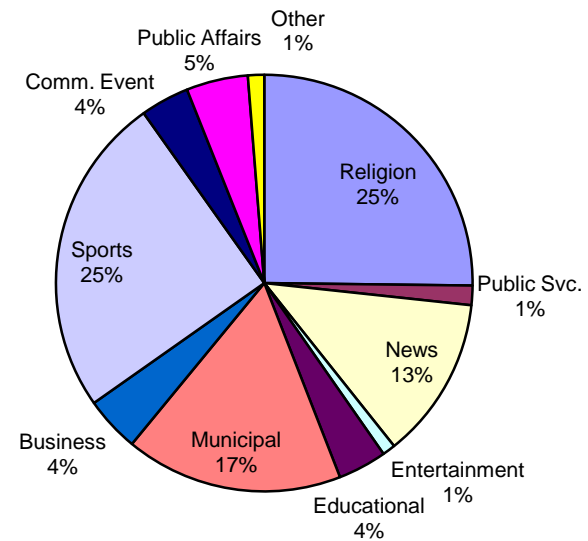

New Programs by Genre, Last 12 Months