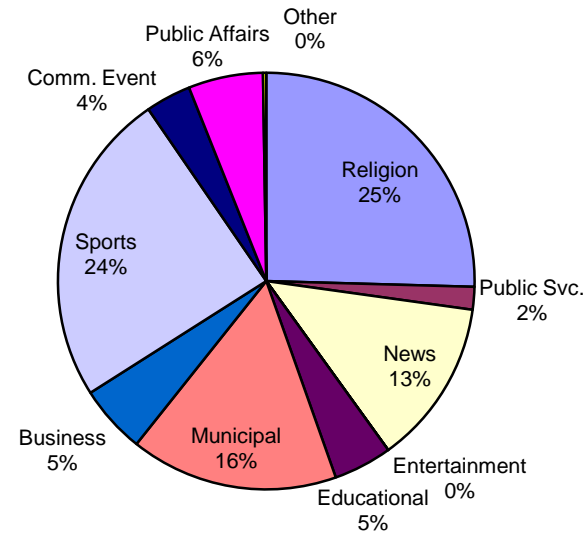

New Programs by Genre, Last 12 Months