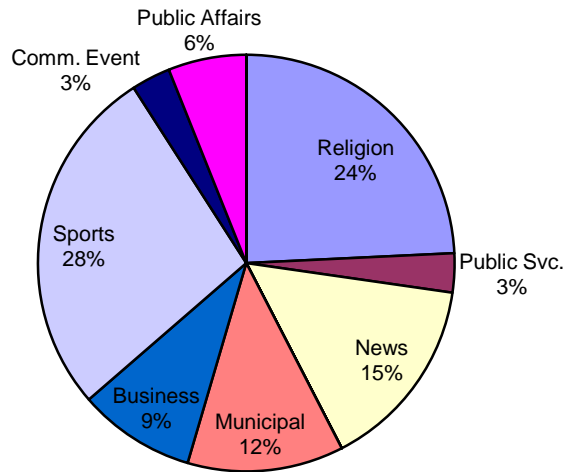

Religion	Public Svc.	News	Entertainment	Educational	Municipal	Business	Sports	Comm. Event	Public Affairs	Other
Current Month Series	8	0	5	0	0	4	3	9	0	1	0
Current Month Specials		1							1	1	
Year-to Date	67	4	34	0	13	42	14	52	9	14	0
Last 12	101	7	51	0	18	64	21	97	14	23	1
January	7	0	4	0	0	6	1	9	0	1	0
February	8	1	4	0	3	7	1	9	2	3	0
March	9	1	5	0	2	6	1	3	1	3	0
April	8	0	4	0	1	5	1	7	0	1	0
May	9	1	4	0	0	9	2	12	1	2	0
June	9	0	5	0	1	5	2	11	3	2	0
July	8	1	4	0	4	2	3	1	2	0	0
August	9	0	4	0	2	2	3	0	0	2	0
September	8	1	5	0	0	4	3	9	1	2	0
October	8	1	5	0	0	6	1	14	1	3	1
November	9	1	3	0	3	6	2	16	3	2	0
December	9	0	4	0	2	6	1	6	0	2	0

Percentage of Shows by Genre (September)