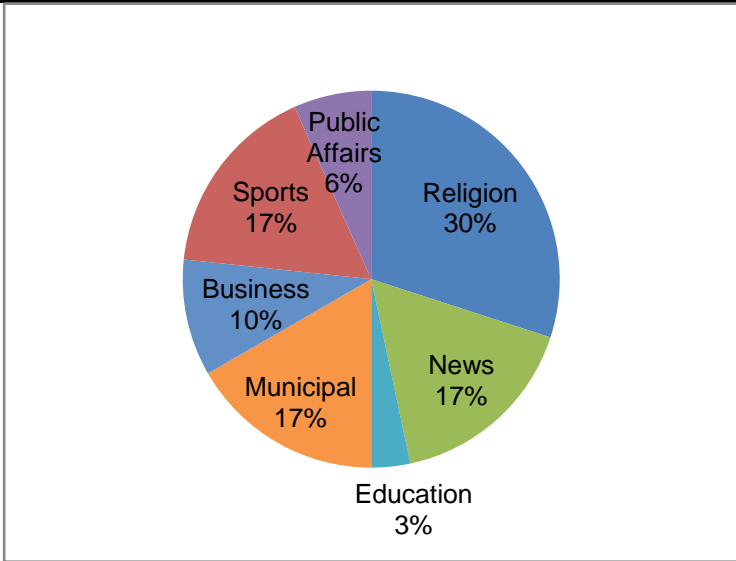

	Religion	Public Svc.	News	Entertainment	Educational	Municipal	Business	Sports	Comm. Event	Public Affairs	Other
Current Month Series	8	0	5	0	0	5	3	5	0	1	0
Current Month Specials	1				1					1	
Year-to Date	103	5	51	0	15	62	26	87	12	28	0
Last 12	103	5	51	0	15	62	26	87	12	28	0
January	7	0	4	0	0	6	1	9	0	1	0
February	8	1	4	0	3	7	1	9	2	3	0
March	9	1	5	0	2	6	1	3	1	3	0
April	8	0	4	0	1	5	1	7	0	1	0
May	9	1	4	0	0	9	2	12	1	2	0
June	9	0	5	0	1	5	2	11	3	2	0
July	8	1	4	0	4	2	3	1	2	0	0
August	9	0	4	0	2	2	3	0	0	2	0
September	8	1	5	0	0	4	3	9	1	2	0
October	9	0	4	0	0	6	3	10	0	7	0
November	10	0	3	0	1	5	3	11	2	3	0
December	9	0	5	0	1	5	3	5	0	2	0