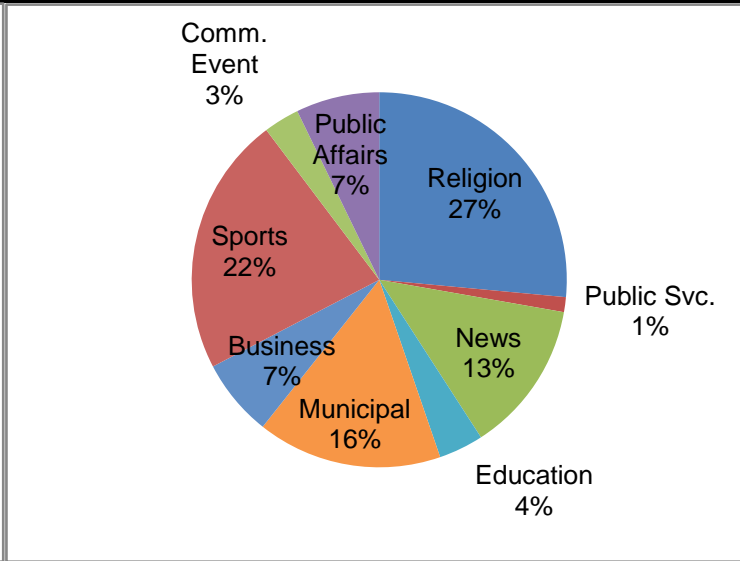

	Religion	Public Svc.	News	Entertainment	Educational	Municipal	Business	Sports	Comm. Event	Public Affairs	Other
Current Month Series	8	0	5	0	0	5	3	5	0	1	0
Current Month Specials	1				1					1	
Year-to Date	103	5	51	0	15	62	26	87	12	28	0
Last 12	103	5	51	0	15	62	26	87	12	28	0
January	7	0	4	0	0	6	1	9	0	1	0
February	8	1	4	0	3	7	1	9	2	3	0
March	9	1	5	0	2	6	1	3	1	3	0
April	8	0	4	0	1	5	1	7	0	1	0
May	9	1	4	0	0	9	2	12	1	2	0
June	9	0	5	0	1	5	2	11	3	2	0
July	8	1	4	0	4	2	3	1	2	0	0
August	9	0	4	0	2	2	3	0	0	2	0
September	8	1	5	0	0	4	3	9	1	2	0
October	9	0	4	0	0	6	3	10	0	7	0
November	10	0	3	0	1	5	3	11	2	3	0
December	9	0	5	0	1	5	3	5	0	2	0

December

Last 12 Months

Types of New Programs (By Genre)

Community Channel		Municipal Channel		Education Channel	
Playback Accuracy(%)	97.61	Playback Accuracy(%)	95.81	Playback Accuracy(%)	96.89
Scheduled Events	1086	Scheduled Events	334	Scheduled Events	322
Errors	26	Errors	14	Errors	10