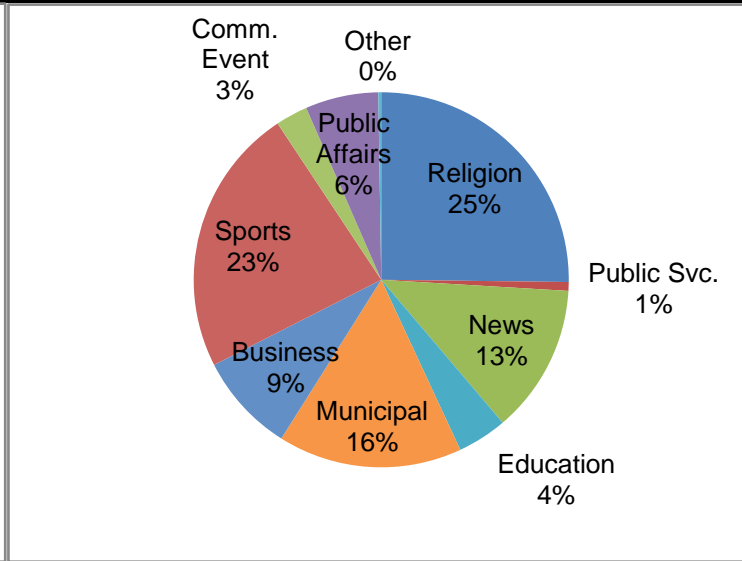

Last 12 Months

Types of New Programs (By Genre)