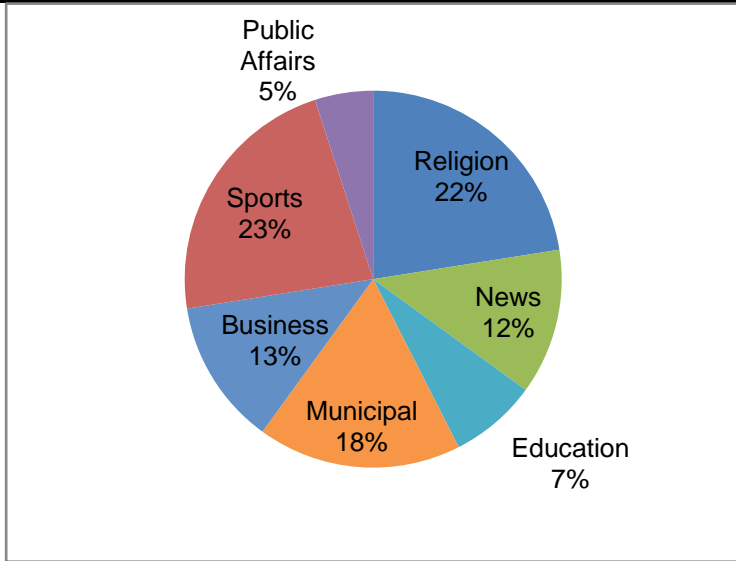

Types of New Programs (By Genre)

	Religion	Public Svc.	News	Entertainment	Educational	Municipal	Business	Sports	Comm. Event	Public Affairs	Other
Current Month Series	9	0	5	0	0	4	5	9	0	0	0
Current Month Specials					3	3				2	
Year-to Date	21	0	13	0	7	20	11	26	2	4	1
Last 12	100	3	51	0	17	63	34	92	11	25	1
January	7	0	4	0	2	8	3	10	0	0	0
February	5	0	4	0	2	5	3	7	2	2	1
March	9	0	5	0	3	7	5	9	0	2	0
April	8	0	4	0	1	5	1	7	0	1	0
May	9	1	4	0	0	9	2	12	1	2	0
June	9	0	5	0	1	5	2	11	3	2	0
July	8	1	4	0	4	2	3	1	2	0	0
August	9	0	4	0	2	2	3	0	0	2	0
September	8	1	5	0	0	4	3	9	1	2	0
October	9	0	4	0	0	6	3	10	0	7	0
November	10	0	3	0	1	5	3	11	2	3	0
December	9	0	5	0	1	5	3	5	0	2	0

March