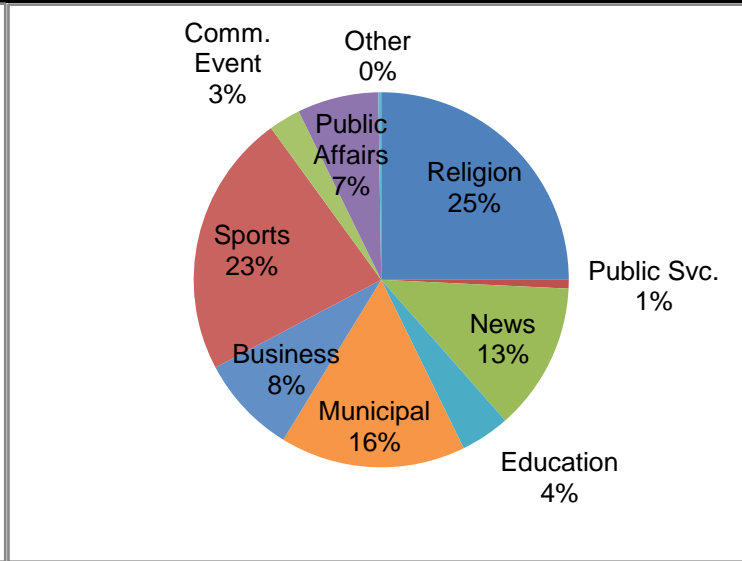

Last 12 Months

Types of New Programs (By Genre)