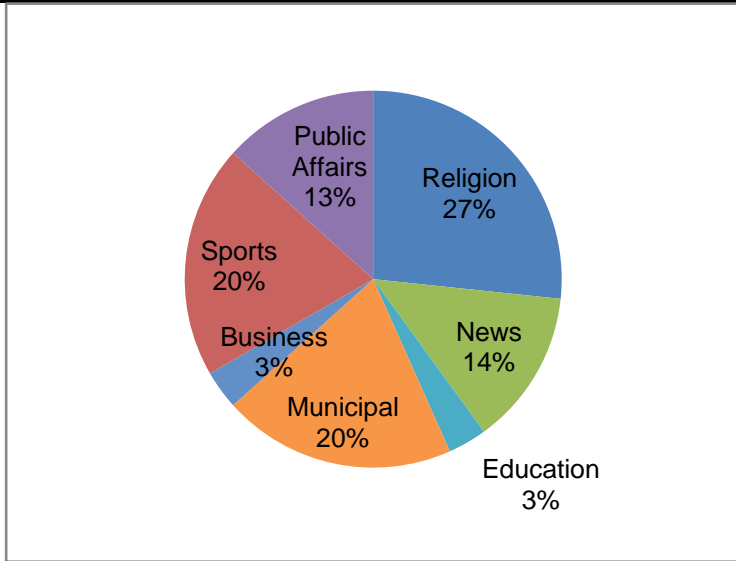

Types of New Programs (By Genre)

	Religion	Public Svc.	News	Entertainment	Educational	Municipal	Business	Sports	Comm. Event	Public Affairs	Other
Current Month Series	8	0	4	0	0	6	1	6	0	1	0
Current Month Specials					1					3	
Year-to Date	29	0	17	0	8	26	12	32	2	8	1
Last 12	100	3	51	0	17	64	34	91	11	28	1
January	7	0	4	0	2	8	3	10	0	0	0
February	5	0	4	0	2	5	3	7	2	2	1
March	9	0	5	0	3	7	5	9	0	2	0
April	8	0	4	0	1	6	1	6	0	4	0
May	9	1	4	0	0	9	2	12	1	2	0
June	9	0	5	0	1	5	2	11	3	2	0
July	8	1	4	0	4	2	3	1	2	0	0
August	9	0	4	0	2	2	3	0	0	2	0
September	8	1	5	0	0	4	3	9	1	2	0
October	9	0	4	0	0	6	3	10	0	7	0
November	10	0	3	0	1	5	3	11	2	3	0
December	9	0	5	0	1	5	3	5	0	2	0

March