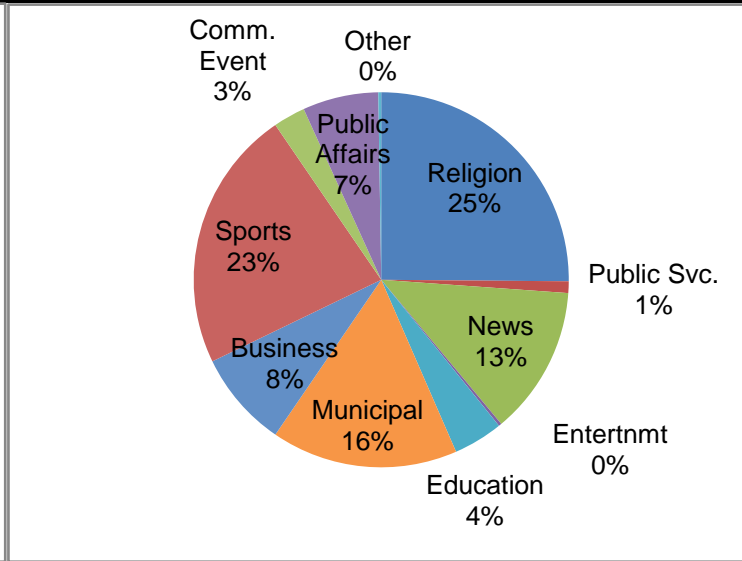

Last 12 Months

Types of New Programs (By Genre)