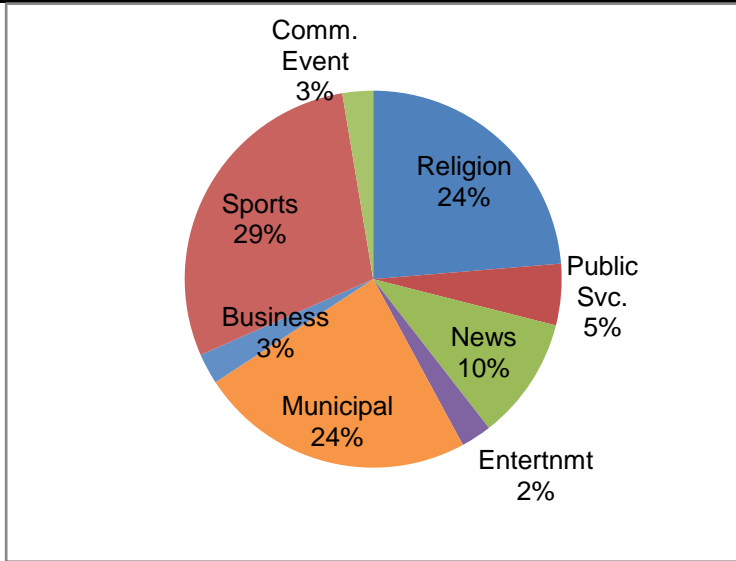

Types of New Programs (By Genre)

	Religion	Public Svc.	News	Entertainment	Educational	Municipal	Business	Sports	Comm. Event	Public Affairs	Other
Current Month Series	9	0	4	0	0	5	1	11	0	0	0
Current Month Specials		2		1		4			1		
Year-to Date	38	2	21	1	8	35	13	43	3	8	1
Last 12	100	4	51	1	17	64	33	90	11	26	1
January	7	0	4	0	2	8	3	10	0	0	0
February	5	0	4	0	2	5	3	7	2	2	1
March	9	0	5	0	3	7	5	9	0	2	0
April	8	0	4	0	1	6	1	6	0	4	0
May	9	2	4	1	0	9	1	11	1	0	0
June	9	0	5	0	1	5	2	11	3	2	0
July	8	1	4	0	4	2	3	1	2	0	0
August	9	0	4	0	2	2	3	0	0	2	0
September	8	1	5	0	0	4	3	9	1	2	0
October	9	0	4	0	0	6	3	10	0	7	0
November	10	0	3	0	1	5	3	11	2	3	0
December	9	0	5	0	1	5	3	5	0	2	0

May