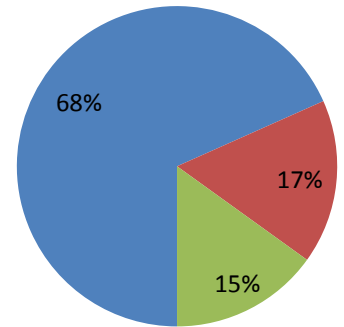

Community Channel Playback

0%
■ Needham Programs
■ Outside Programs
■ Community Bulletin Board
■ Off-Air

Municipal Channel Playback