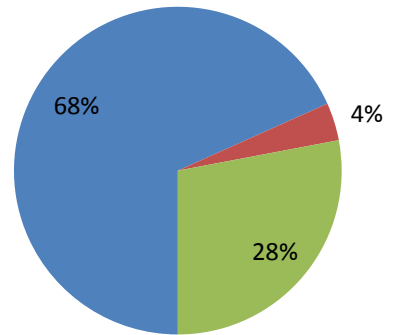

0%
■ Needham Programs
■ Outside Programs
■ Community Bulletin Board
■ Off-Air

Education Channel Playback