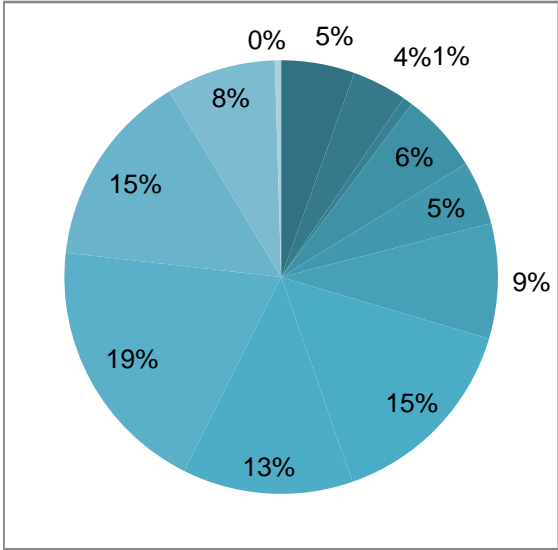

Education Channel Playback

0%
 ■ Needham Programs
 ■ Outside Programs
 ■ Community Bulletin Board
 ■ Off-Air

June 2017

Community Channel Playback by Genre (%)

- 5 Entertainment
- 4 Public Affairs
- 1 Medical
- 0 Municipal
- 6 Religion
- 5 Educational
- 9 Public Service
- 15 Community Bulletin Board
- 13 Business
- 19 News
- 15 Sports
- 8 Community Event
- 0 Self-Help
- 0 Other
- 0 Off-Air