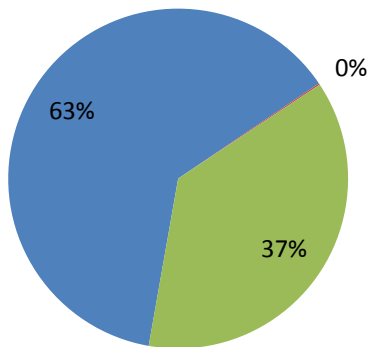

Education Channel Playback

0%
 ■ Needham Programs
 ■ Outside Programs
 ■ Community Bulletin Board
 ■ Off-Air

June 2017

Community Channel Playback by Genre (%)

- 5 Entertainment
- 4 Public Affairs
- 1 Medical
- 0 Municipal
- 6 Religion
- 5 Educational
- 9 Public Service
- 15 Community Bulletin Board
- 13 Business
- 19 News
- 15 Sports
- 8 Community Event
- 0 Self-Help
- 0 Other
- 0 Off-Air