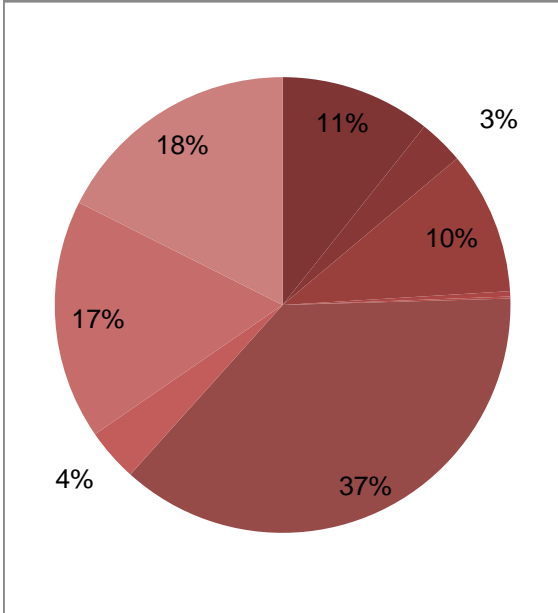

Education Channel Playback by Genre (%)

- 11 Entertainment
- 3 Public Affairs
- 0 Medical
- 10 Municipal
- 0 Religion
- 0 Educational
- 0 Public Service
- 37 Community Bulletin Board
- 0 Business
- 4 News
- 17 Sports
- 18 Community Event
- 0 Self-Help
- 0 Other
- 0 Off-Air

June 2017