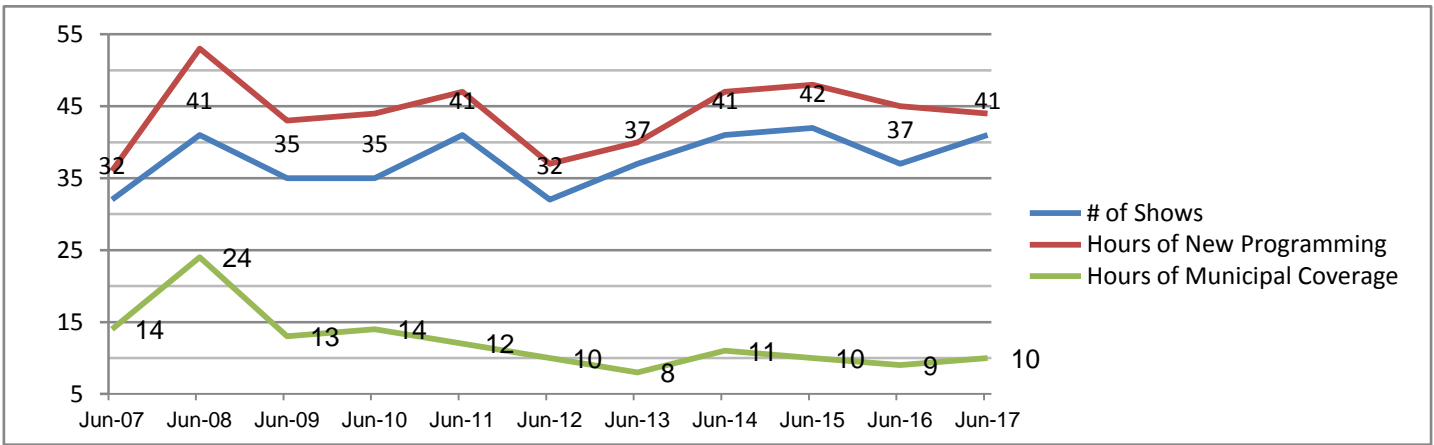

Historical Comparison of Production Activity (10 Years)

Community Bulletin Board Usage:

Notices Placed Last Month: 14

Who is using it:

Needham Public Library	13
First Baptist Church	1