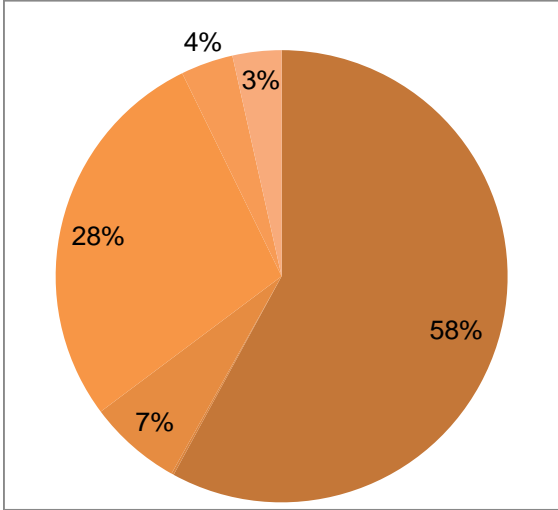

Education Channel Playback

0%
 ■ Needham Programs
 ■ Outside Programs
 ■ Community Bulletin Board
 ■ Off-Air

June 2017

Community Channel Playback by Genre (%)

- 5 Entertainment
- 4 Public Affairs
- 1 Medical
- 0 Municipal
- 6 Religion
- 5 Educational
- 9 Public Service
- 15 Community Bulletin Board
- 13 Business
- 19 News
- 15 Sports
- 8 Community Event
- 0 Self-Help
- 0 Other
- 0 Off-Air