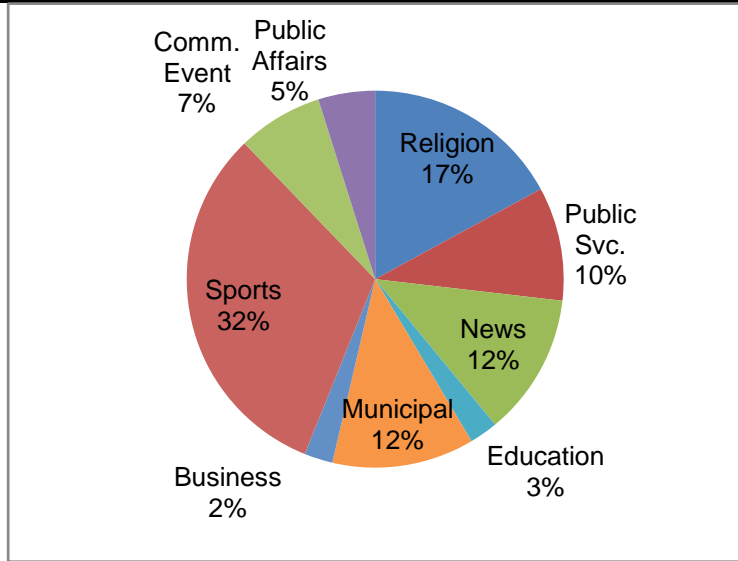

Types of New Programs (By Genre)

	Religion	Public Svc.	News	Entertainment	Educational	Municipal	Business	Sports	Comm. Event	Public Affairs	Other
Current Month Series	7	0	5	0	1	5	1	12	0	1	0
Current Month Specials		4						1	3	1	
Year-to Date	45	6	26	1	9	40	14	56	6	10	1
Last 12	98	8	51	1	17	64	32	92	11	26	1
January	7	0	4	0	2	8	3	10	0	0	0
February	5	0	4	0	2	5	3	7	2	2	1
March	9	0	5	0	3	7	5	9	0	2	0
April	8	0	4	0	1	6	1	6	0	4	0
May	9	2	4	1	0	9	1	11	1	0	0
June	7	4	5	0	1	5	1	13	3	2	0
July	8	1	4	0	4	2	3	1	2	0	0
August	9	0	4	0	2	2	3	0	0	2	0
September	8	1	5	0	0	4	3	9	1	2	0
October	9	0	4	0	0	6	3	10	0	7	0
November	10	0	3	0	1	5	3	11	2	3	0
December	9	0	5	0	1	5	3	5	0	2	0

June