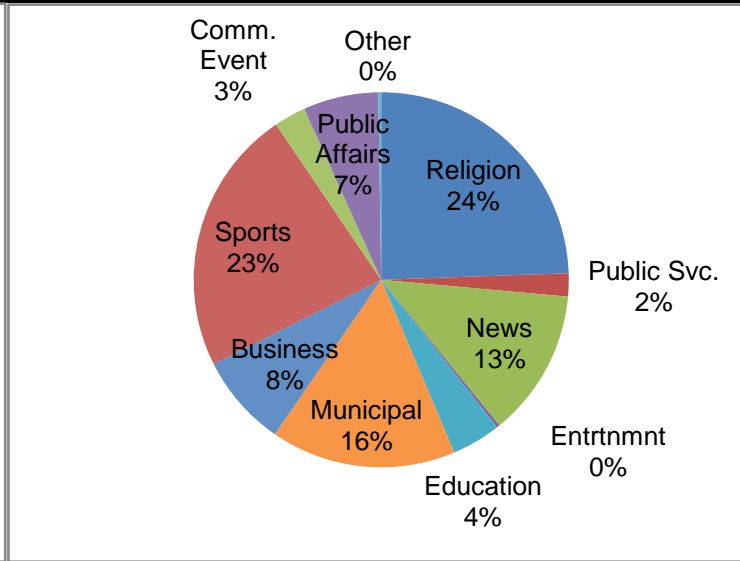

Last 12 Months

Types of New Programs (By Genre)