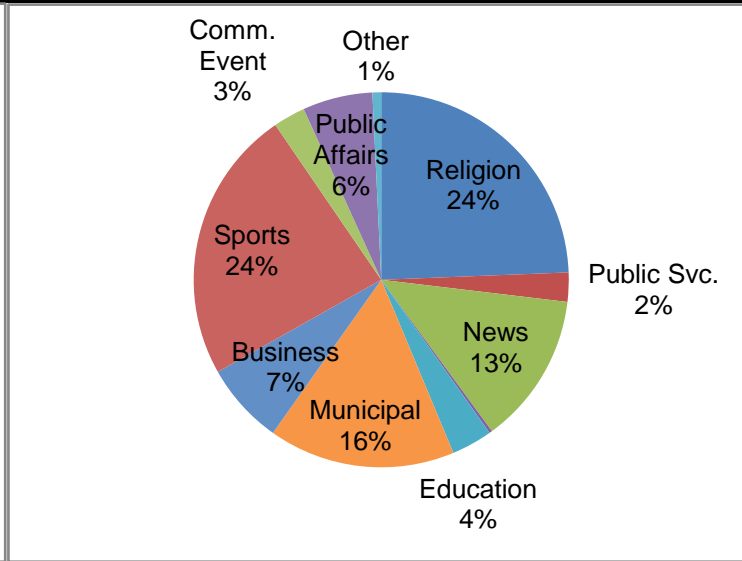

Last 12 Months

Types of New Programs (By Genre)