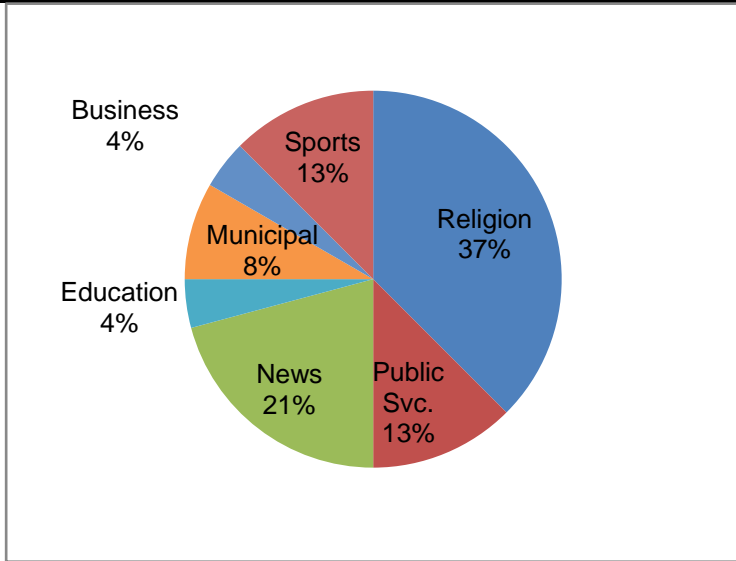

	Religion	Public Svc.	News	Entertainment	Educational	Municipal	Business	Sports	Comm. Event	Public Affairs	Other
Current Month Series	9	0	5	0	0	2	1	3	0	0	0
Current Month Specials		3			1						
Year-to Date	61	9	35	1	12	44	16	59	8	10	3
Last 12	97	10	52	1	14	64	28	94	11	24	3
January	7	0	4	0	2	8	3	10	0	0	0
February	5	0	4	0	2	5	3	7	2	2	1
March	9	0	5	0	3	7	5	9	0	2	0
April	8	0	4	0	1	6	1	6	0	4	0
May	9	2	4	1	0	9	1	11	1	0	0
June	7	4	5	0	1	5	1	13	3	2	0
July	7	0	4	0	2	2	1	0	2	0	2
August	9	3	5	0	1	2	1	3	0	0	0
September	8	1	5	0	0	4	3	9	1	2	0
October	9	0	4	0	0	6	3	10	0	7	0
November	10	0	3	0	1	5	3	11	2	3	0
December	9	0	5	0	1	5	3	5	0	2	0