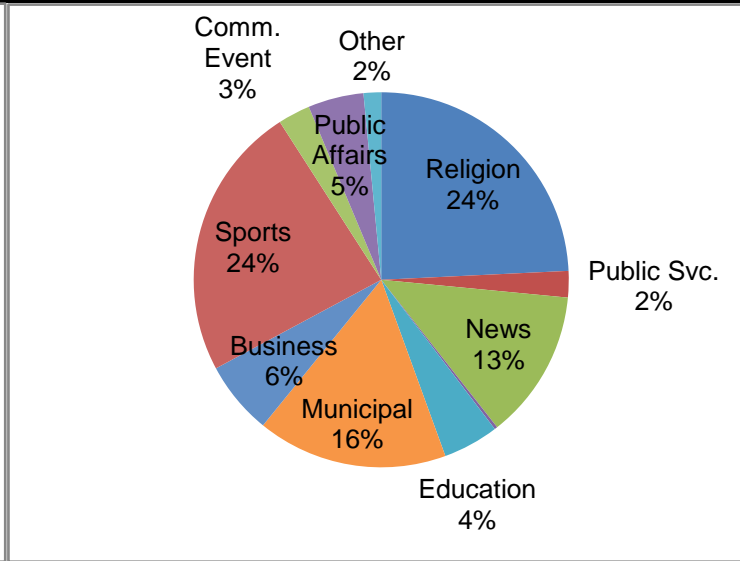

Last 12 Months

Types of New Programs (By Genre)