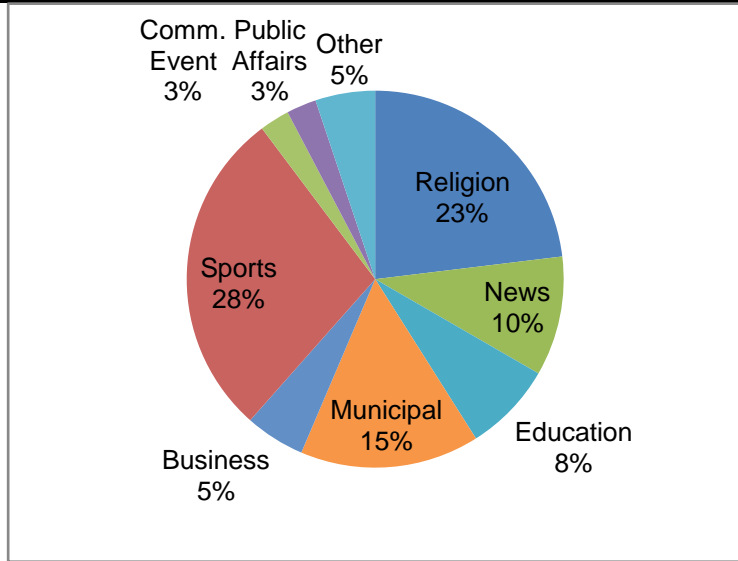

Types of New Programs (By Genre)

	Religion	Public Svc.	News	Entertainment	Educational	Municipal	Business	Sports	Comm. Event	Public Affairs	Other
Current Month Series	9	0	4	0	0	5	2	11	0	0	0
Current Month Specials					3	1			1	1	2
Year-to Date	77	9	43	1	17	55	19	78	9	14	6
Last 12	96	9	51	1	19	65	25	94	11	19	6
January	7	0	4	0	2	8	3	10	0	0	0
February	5	0	4	0	2	5	3	7	2	2	1
March	9	0	5	0	3	7	5	9	0	2	0
April	8	0	4	0	1	6	1	6	0	4	0
May	9	2	4	1	0	9	1	11	1	0	0
June	7	4	5	0	1	5	1	13	3	2	0
July	7	0	4	0	2	2	1	0	2	0	2
August	9	3	5	0	1	2	1	3	0	0	0
September	7	0	4	0	2	5	1	8	0	3	1
October	9	0	4	0	3	6	2	11	1	1	2
November	10	0	3	0	1	5	3	11	2	3	0
December	9	0	5	0	1	5	3	5	0	2	0

October