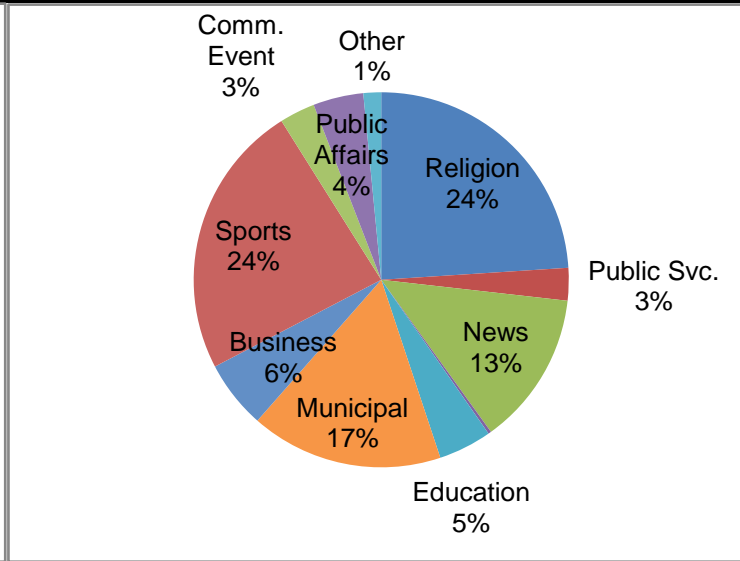

Last 12 Months

Types of New Programs (By Genre)