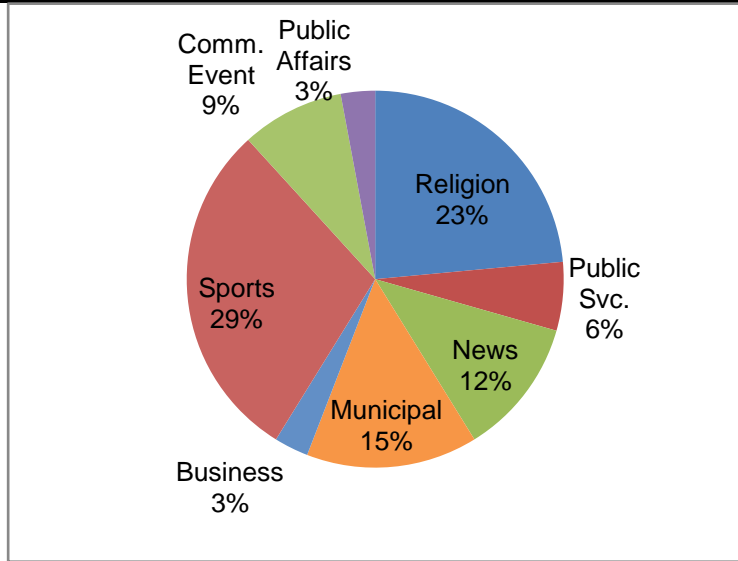

Types of New Programs (By Genre)

	Religion	Public Svc.	News	Entertainment	Educational	Municipal	Business	Sports	Comm. Event	Public Affairs	Other
Current Month Series	8	0	4	0	0	5	1	9	0	1	0
Current Month Specials		2						1	3		
Year-to Date	85	11	47	1	17	60	20	88	12	15	6
Last 12	94	11	52	1	18	65	23	93	12	17	6
January	7	0	4	0	2	8	3	10	0	0	0
February	5	0	4	0	2	5	3	7	2	2	1
March	9	0	5	0	3	7	5	9	0	2	0
April	8	0	4	0	1	6	1	6	0	4	0
May	9	2	4	1	0	9	1	11	1	0	0
June	7	4	5	0	1	5	1	13	3	2	0
July	7	0	4	0	2	2	1	0	2	0	2
August	9	3	5	0	1	2	1	3	0	0	0
September	7	0	4	0	2	5	1	8	0	3	1
October	9	0	4	0	3	6	2	11	1	1	2
November	8	2	4	0	0	5	1	10	3	1	0
December	9	0	5	0	1	5	3	5	0	2	0

November