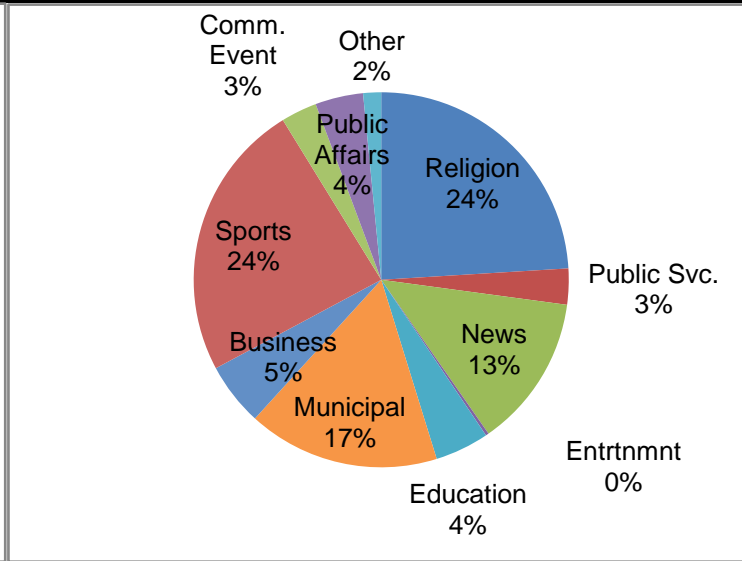

Last 12 Months

Types of New Programs (By Genre)