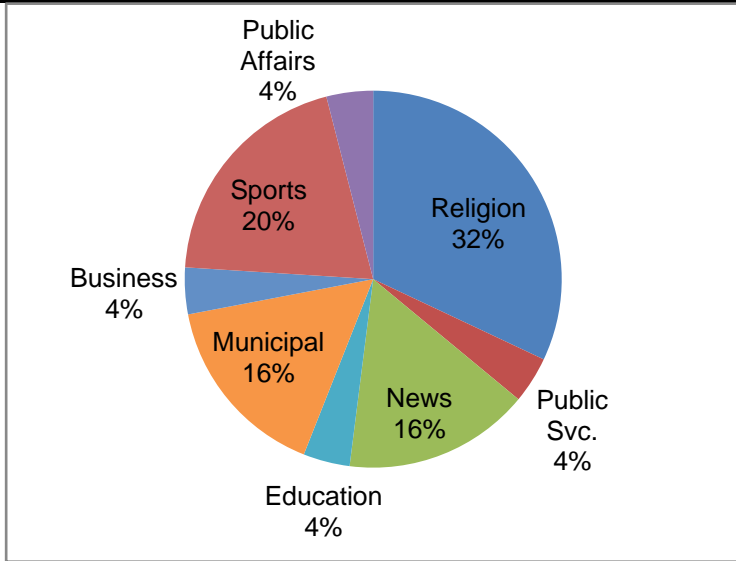

Types of New Programs (By Genre)

	Religion	Public Svc.	News	Entertainment	Educational	Municipal	Business	Sports	Comm. Event	Public Affairs	Other
Current Month Series	8	0	4	0	0	4	1	5	0	1	0
Current Month Specials		1			1						
Year-to Date	93	12	51	1	18	64	21	93	12	16	6
Last 12	93	12	51	1	18	64	21	93	12	16	6
January	7	0	4	0	2	8	3	10	0	0	0
February	5	0	4	0	2	5	3	7	2	2	1
March	9	0	5	0	3	7	5	9	0	2	0
April	8	0	4	0	1	6	1	6	0	4	0
May	9	2	4	1	0	9	1	11	1	0	0
June	7	4	5	0	1	5	1	13	3	2	0
July	7	0	4	0	2	2	1	0	2	0	2
August	9	3	5	0	1	2	1	3	0	0	0
September	7	0	4	0	2	5	1	8	0	3	1
October	9	0	4	0	3	6	2	11	1	1	2
November	8	2	4	0	0	5	1	10	3	1	0
December	8	1	4	0	1	4	1	5	0	1	0

December