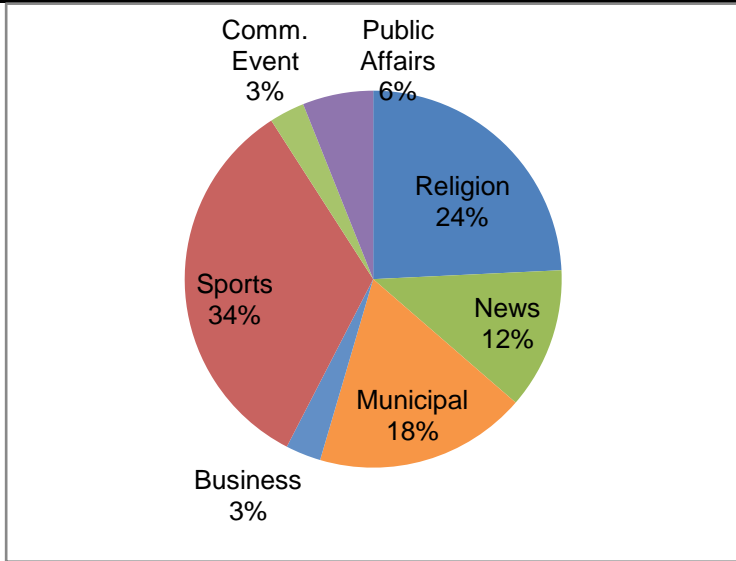

	Religion	Public Svc.	News	Entertainment	Educational	Municipal	Business	Sports	Comm. Event	Public Affairs	Other
Current Month Series	8	0	4	0	0	6	1	11	0	1	0
Current Month Specials									1	1	
Year-to Date	8	0	4	0	0	6	1	11	1	2	0
Last 12	94	12	51	1	16	62	19	94	13	18	6
January	8	0	4	0	0	6	1	11	1	2	0
February	5	0	4	0	2	5	3	7	2	2	1
March	9	0	5	0	3	7	5	9	0	2	0
April	8	0	4	0	1	6	1	6	0	4	0
May	9	2	4	1	0	9	1	11	1	0	0
June	7	4	5	0	1	5	1	13	3	2	0
July	7	0	4	0	2	2	1	0	2	0	2
August	9	3	5	0	1	2	1	3	0	0	0
September	7	0	4	0	2	5	1	8	0	3	1
October	9	0	4	0	3	6	2	11	1	1	2
November	8	2	4	0	0	5	1	10	3	1	0
December	8	1	4	0	1	4	1	5	0	1	0