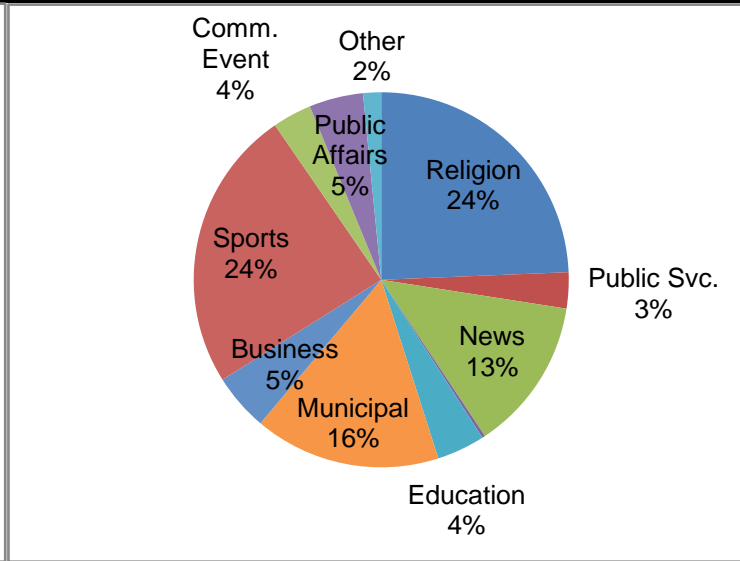

Last 12 Months

Types of New Programs (By Genre)