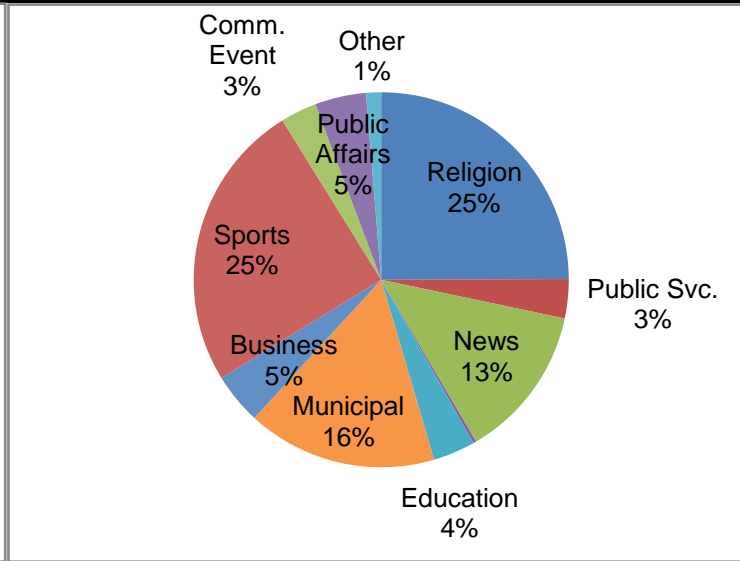

Last 12 Months

Types of New Programs (By Genre)