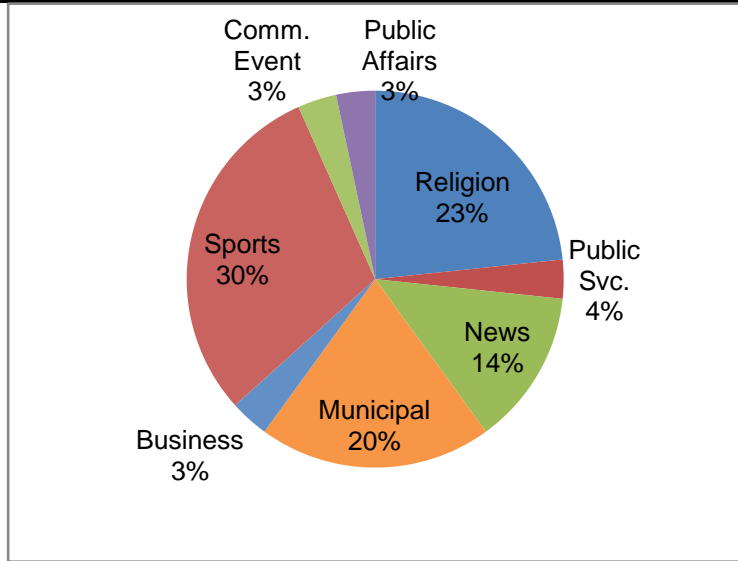

Types of New Programs (By Genre)

	Religion	Public Svc.	News	Entertainment	Educational	Municipal	Business	Sports	Comm. Event	Public Affairs	Other
Current Month Series	7	0	4	0	0	5	1	9	0	0	0
Current Month Specials		1				1			1	1	
Year-to Date	15	1	8	0	0	12	2	20	2	3	0
Last 12	96	13	51	1	14	63	17	96	12	17	5
January	8	0	4	0	0	6	1	11	1	2	0
February	7	1	4	0	0	6	1	9	1	1	0
March	9	0	5	0	3	7	5	9	0	2	0
April	8	0	4	0	1	6	1	6	0	4	0
May	9	2	4	1	0	9	1	11	1	0	0
June	7	4	5	0	1	5	1	13	3	2	0
July	7	0	4	0	2	2	1	0	2	0	2
August	9	3	5	0	1	2	1	3	0	0	0
September	7	0	4	0	2	5	1	8	0	3	1
October	9	0	4	0	3	6	2	11	1	1	2
November	8	2	4	0	0	5	1	10	3	1	0
December	8	1	4	0	1	4	1	5	0	1	0

February