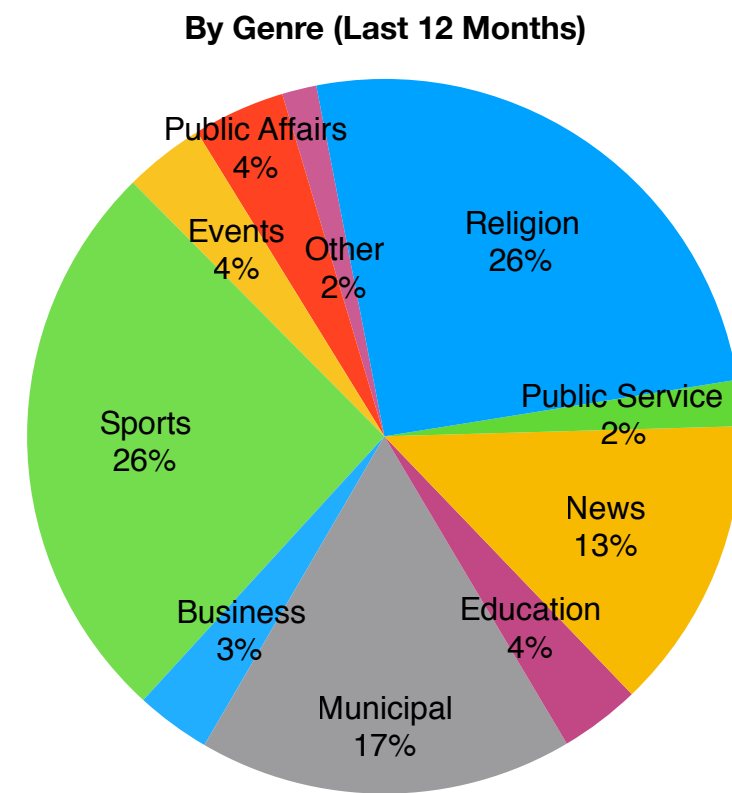

Needham Channel Production Report

August 2018

Category Breakdown: What types of programs have we had?

	Religion	Public Svc.	News	Entertainment	Educational	Municipal	Business	Sports	Comm. Event	Public Affairs	Other
Current Month	9	0	5	0	0	2	1	1	0	0	0
Current Month		1			1					1	1
Last 12	98	8	51	0	14	65	13	99	14	16	6
January	8	0	4	0	0	6	1	11	1	2	0
February	7	1	4	0	0	6	1	9	1	1	0
March	8	1	5	0	2	6	1	7	2	2	0
April	9	1	4	0	2	7	1	8	0	2	0
May	8	0	5	0	0	9	1	11	1	1	2
June	8	0	4	0	1	7	1	16	3	1	0
July	9	1	4	0	2	2	1	2	2	0	0
August	9	1	5	0	1	2	1	1	0	1	1
September	7	0	4	0	2	5	1	8	0	3	1
October	9	0	4	0	3	6	2	11	1	1	2
November	8	2	4	0	0	5	1	10	3	1	0
December	8	1	4	0	1	4	1	5	0	1	0