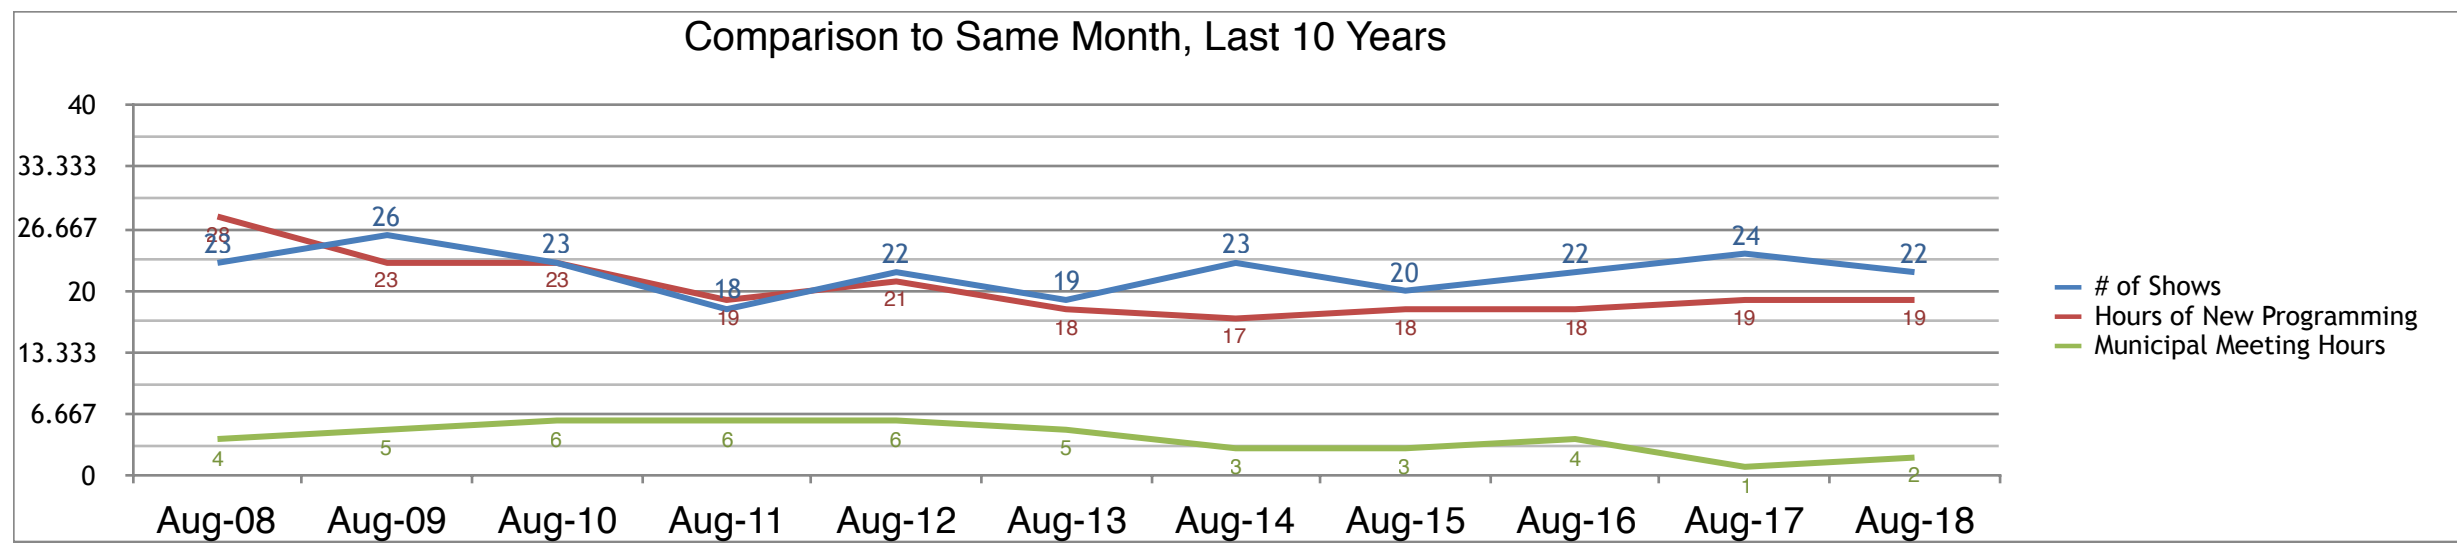

Needham Channel Production Report August 2018

New Programs over the Past Year:

Date:	Aug 2017	Sep 2017	Oct 2017	Nov 2017	Dec 2017	Jan 2018	Feb 2018	Mar 2018	Apr 2018	May 2018	Jun 2018	Jul 2018	Aug 2018
Shows:	24	31	39	34	25	33	30	34	34	39	41	23	22
Total Hours	18.7	35.86	45.46	41.53	27.88	38.72	34.12	39.64	42.9	52.91	58.32	19.55	18.56
Municipal Meeting Hours	1.47	7.33	8.07	9.59	6.11	11.51	8.2	11.06	12.33	21.7	12.96	3.73	2.36

Number of New Programs (Year to Date): **256**

Community Bulletin Board Usage

Notices Placed Last Month: **20**

Individuals & Groups Utilizing the CBB

Needham Public Library	17
Pam's Run	1
Ellie Bloom Olympics	1
Center at the Heights	1