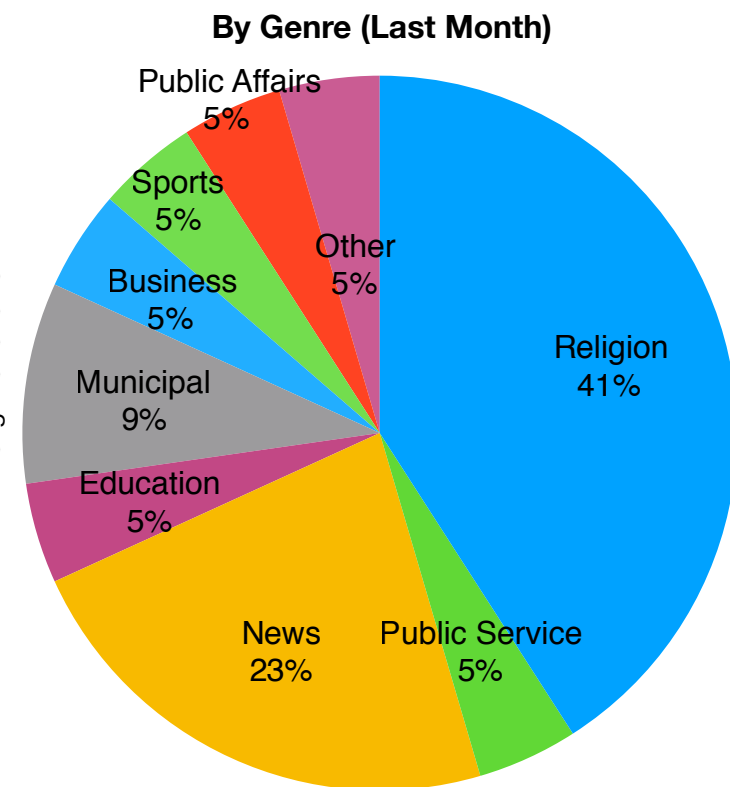

Needham Channel Production Report

August 2018

Category Breakdown: What types of programs have we had?

	Religion	Public Svc.	News	Entertainment	Educational	Municipal	Business	Sports	Comm. Event	Public Affairs	Other
Current Month	9	0	5	0	0	2	1	1	0	0	0
Current Month		1			1					1	1
Last 12	98	8	51	0	14	65	13	99	14	16	6
January	8	0	4	0	0	6	1	11	1	2	0
February	7	1	4	0	0	6	1	9	1	1	0
March	8	1	5	0	2	6	1	7	2	2	0
April	9	1	4	0	2	7	1	8	0	2	0
May	8	0	5	0	0	9	1	11	1	1	2
June	8	0	4	0	1	7	1	16	3	1	0
July	9	1	4	0	2	2	1	2	2	0	0
August	9	1	5	0	1	2	1	1	0	1	1
September	7	0	4	0	2	5	1	8	0	3	1
October	9	0	4	0	3	6	2	11	1	1	2
November	8	2	4	0	0	5	1	10	3	1	0
December	8	1	4	0	1	4	1	5	0	1	0