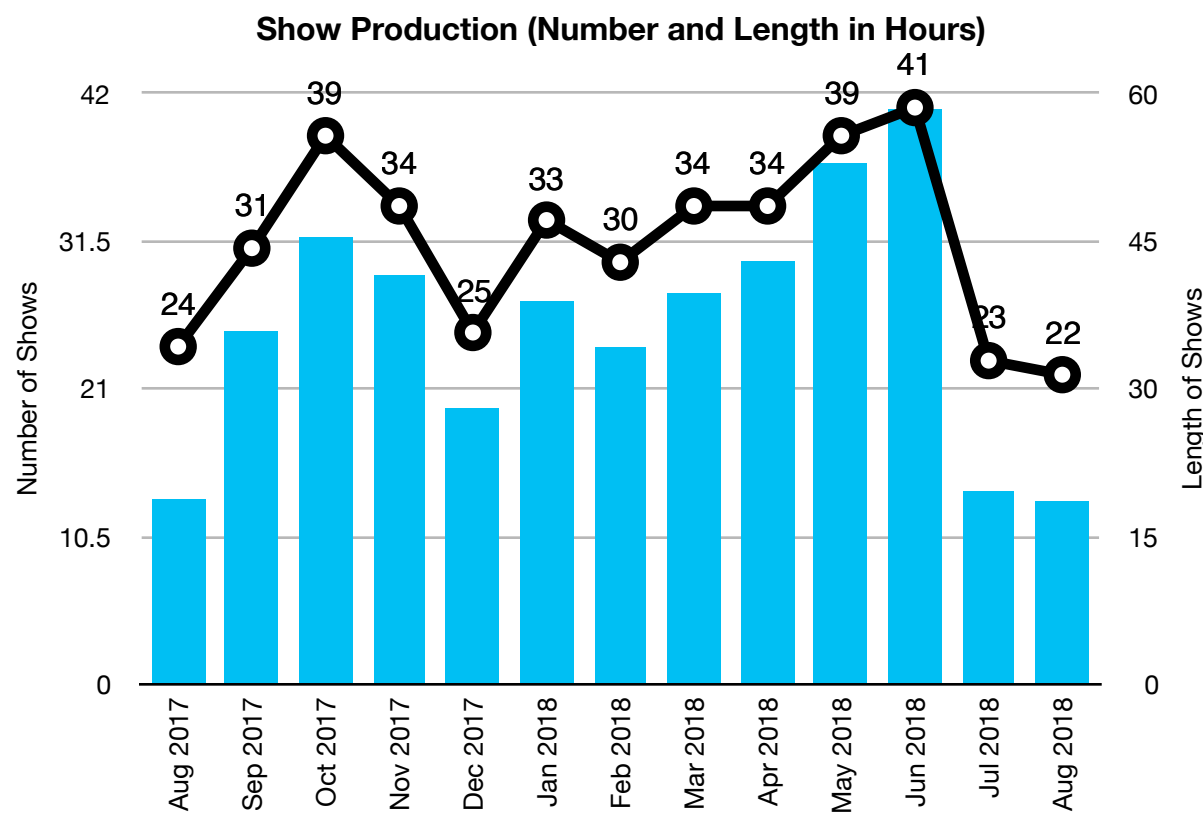

Needham Channel Production Report

August 2018

Category Breakdown: What types of programs have we had?

	Religion	Public Svc.	News	Entertainment	Educational	Municipal	Business	Sports	Comm. Event	Public Affairs	Other
Current Month	9	0	5	0	0	2	1	1	0	0	0
Current Month		1			1					1	1
Last 12	98	8	51	0	14	65	13	99	14	16	6
January	8	0	4	0	0	6	1	11	1	2	0
February	7	1	4	0	0	6	1	9	1	1	0
March	8	1	5	0	2	6	1	7	2	2	0
April	9	1	4	0	2	7	1	8	0	2	0
May	8	0	5	0	0	9	1	11	1	1	2
June	8	0	4	0	1	7	1	16	3	1	0
July	9	1	4	0	2	2	1	2	2	0	0
August	9	1	5	0	1	2	1	1	0	1	1
September	7	0	4	0	2	5	1	8	0	3	1
October	9	0	4	0	3	6	2	11	1	1	2
November	8	2	4	0	0	5	1	10	3	1	0
December	8	1	4	0	1	4	1	5	0	1	0